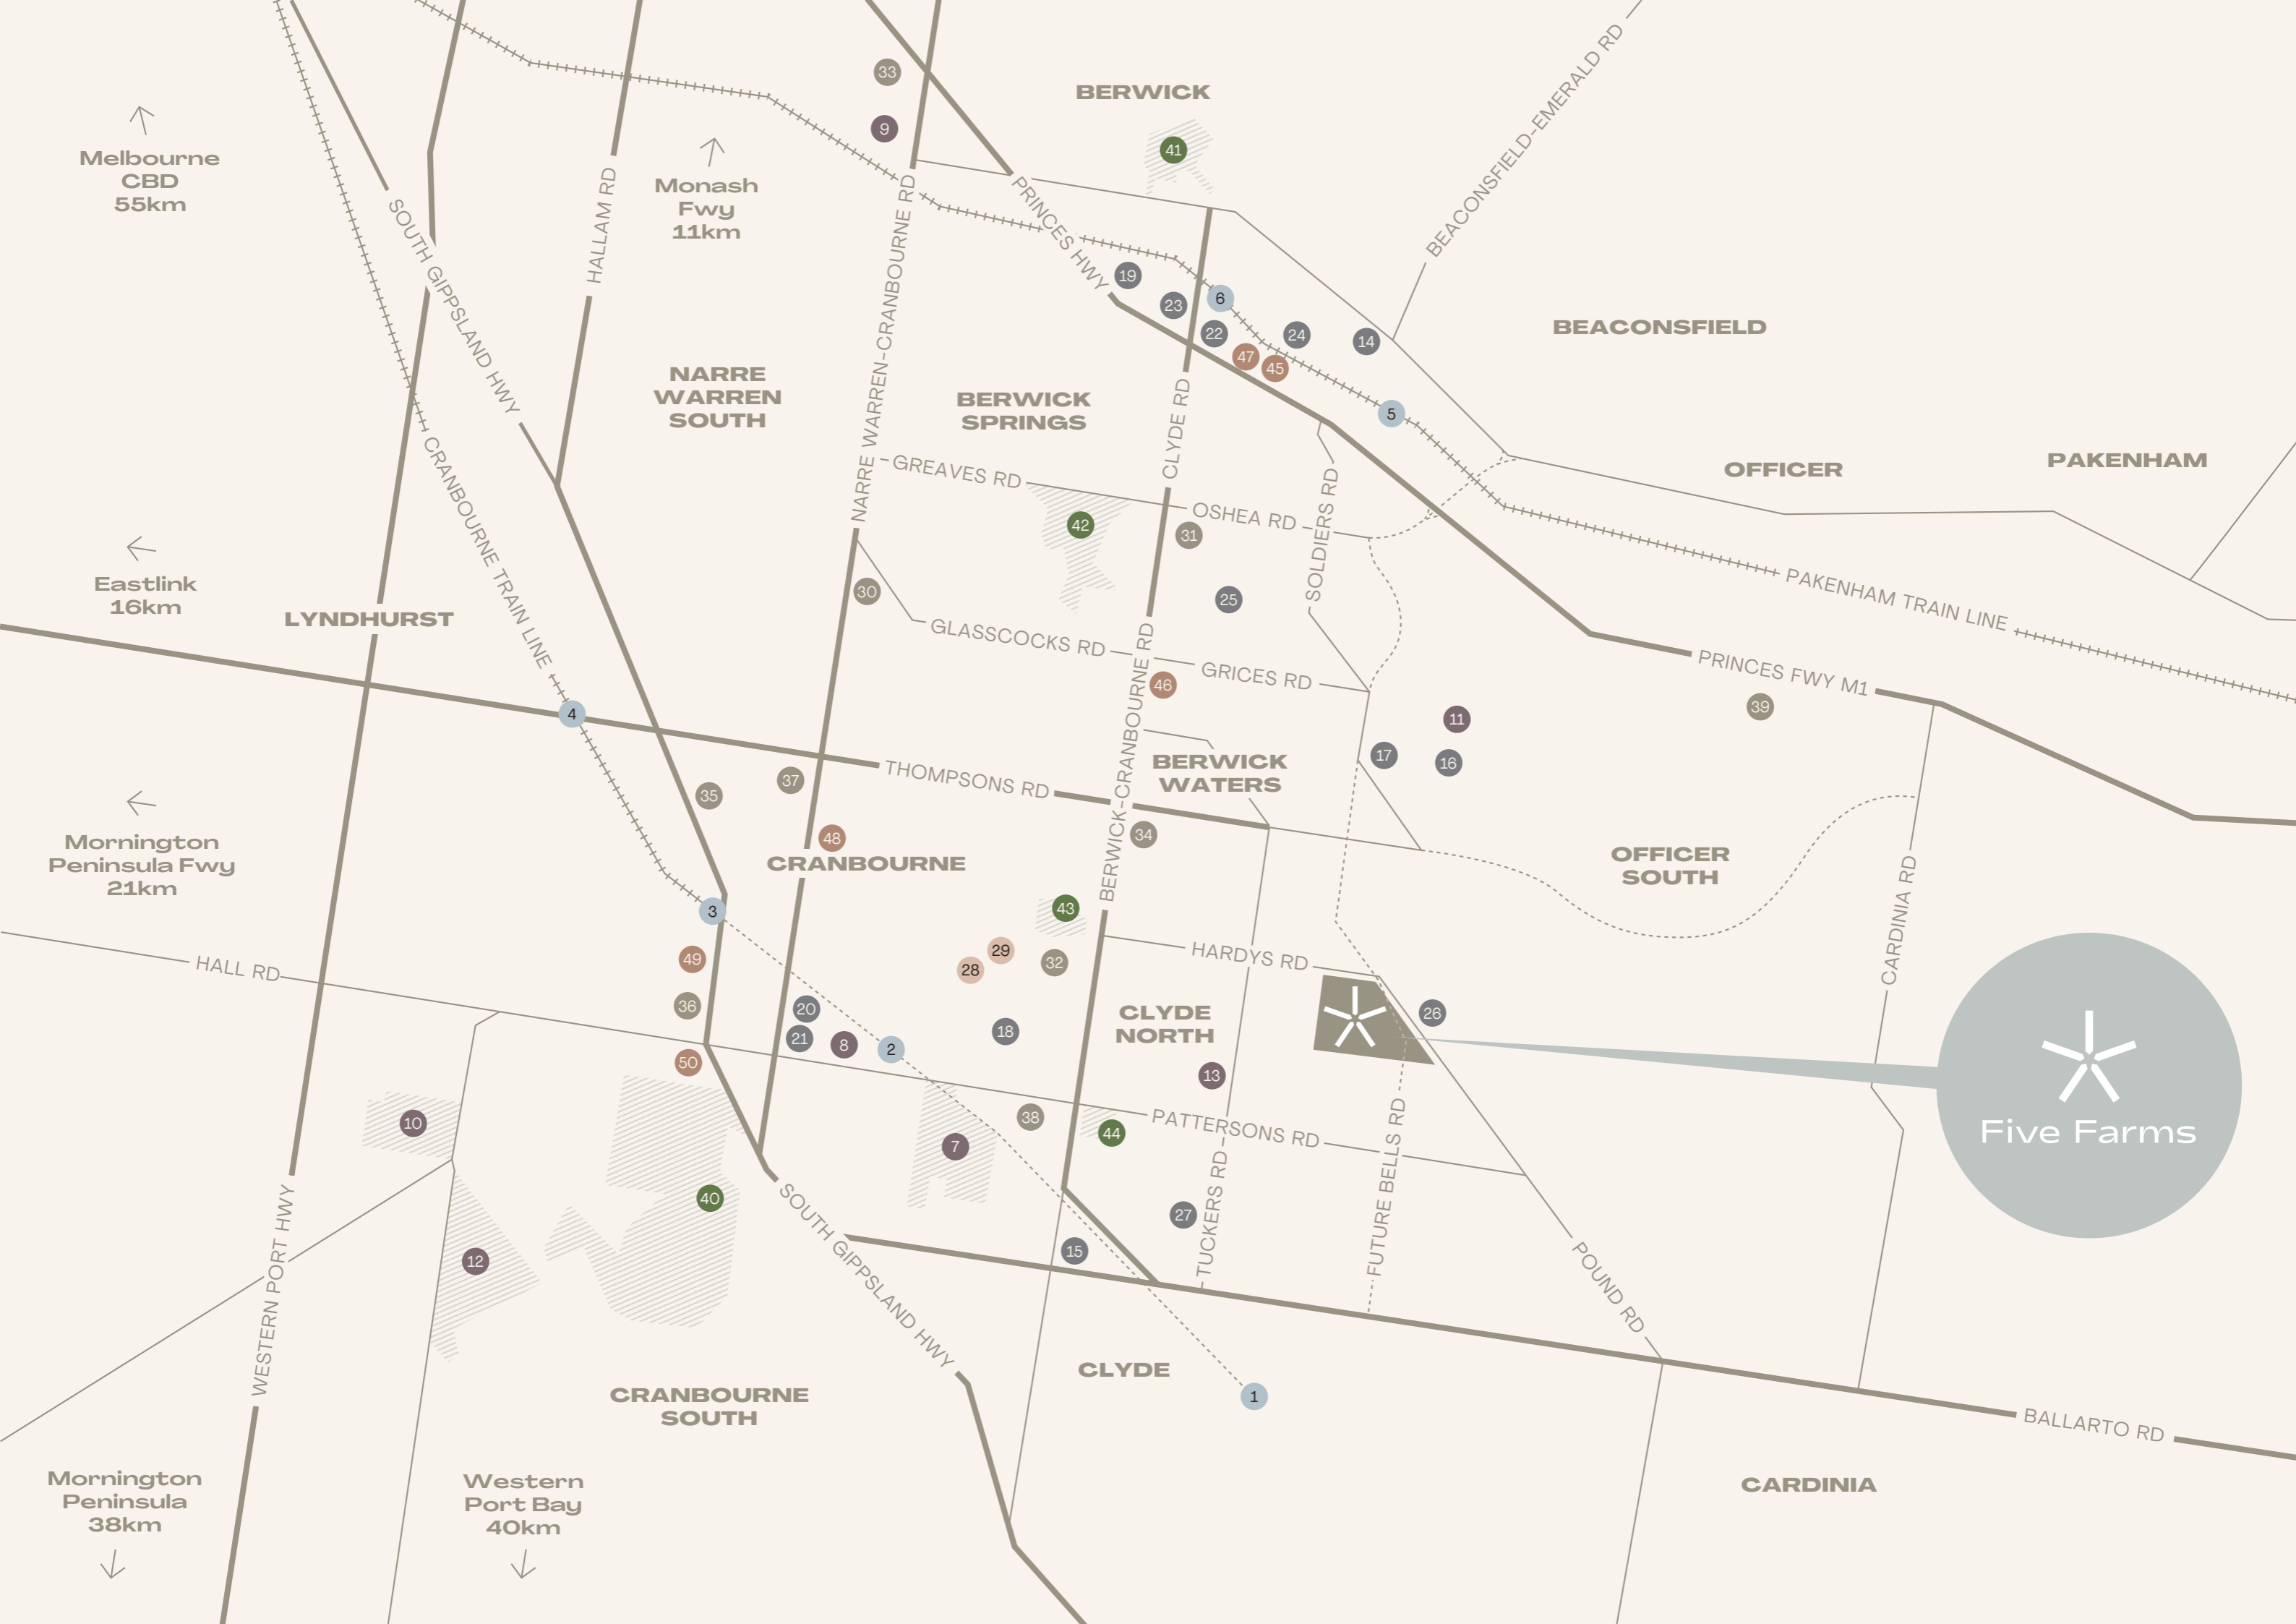

PRINCES FWY M1

THOMPSONS RD

BERWICK-CRANBOURNE RD

HARDYS RD

CARDINIA RD

HALL RD

WESTERN PORT HWY

SOUTH GIPPSLAND HWY

TUCKERS RD

FUTURE BELLS RD

POUND RD

PUBLIC TRANSPORT

Future Clyde Station	1
Future Cranbourne East Station	2
Cranbourne Station	3
Merinda Park Station	4
Beaconsfield Station	5
Berwick Station	6

SPORTS AND LEISURE

Casey Fields Precinct	7
Casey Race	8
Casey Aquatic & Recreation Centre	9
Ranfurlie Golf Club	10
Berwick Waters Grand Prix Playground	11
Settlers Run Golf & Country Club	12
Kings Swim Centre & YMCA	13

SCHOOLS & EDUCATION

Casey Hospital	45
Doctors on Clyde	46
St John of God Berwick Hospital	47
Cranbourne East Medical Centre	48
Casey Medical Centre	49
Cranbourne Centre	50