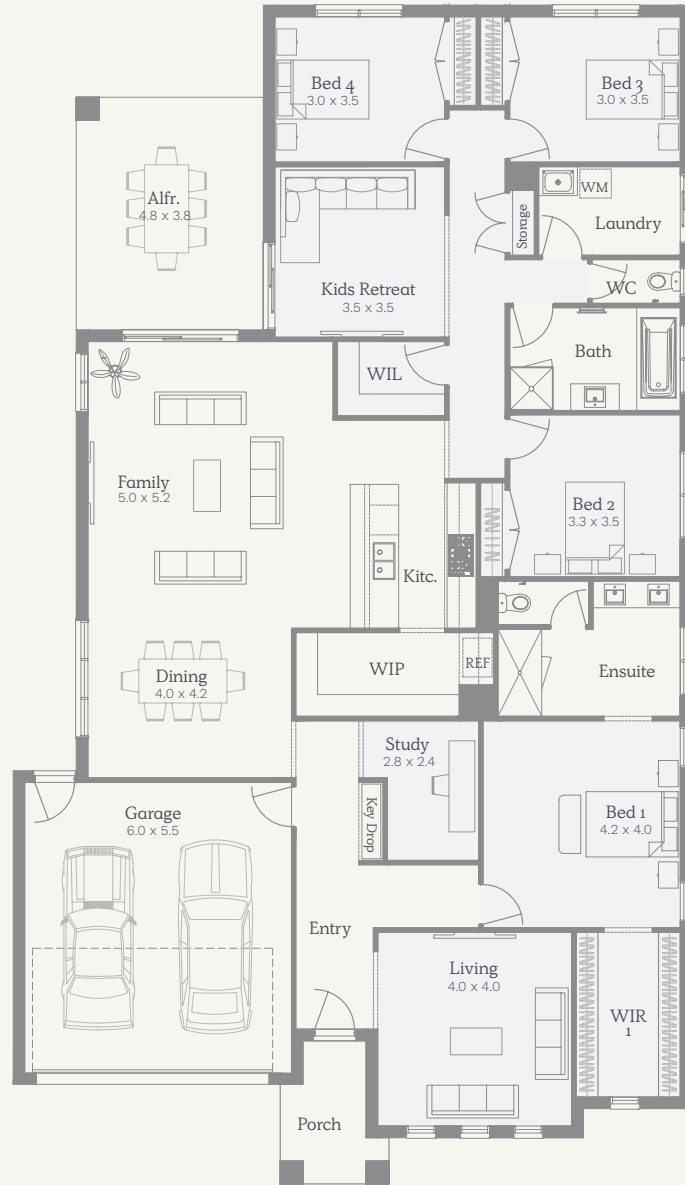

NOSTRA

Messina 32

293.91² | 31.64sq

House Width 14.00m

House Length 24.31m

Lot Width

16m

Lot Depth

32m

Ground	233.84m ²	25.17sq
Garage*	36.29m ²	3.91sq
Alfresco	18.53m ²	1.99sq
Porch	5.25m ²	0.57sq
Total	293.91m²	31.64sq