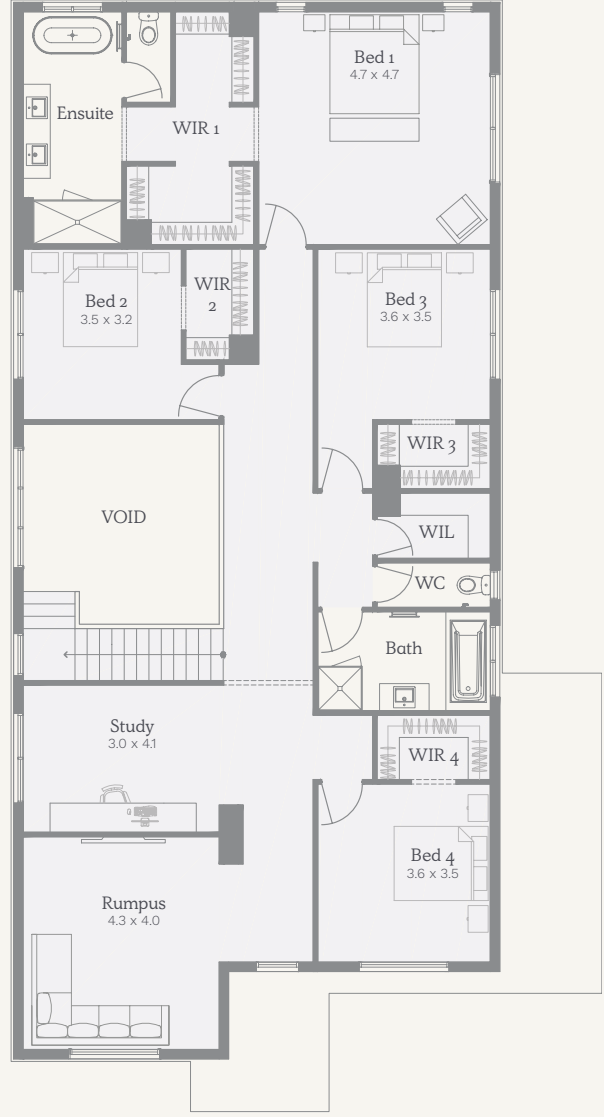

NOSTRA

Milan 46

424.02m² | 45.64sq

House Width 11.93m
House Length 22.46m

Lot Width 14m
Lot Depth 32m

Ground	158.23m ²	17.03sq
First Floor	200.09m ²	21.54sq
Garage*	37.15m ²	4.00sq
Alfresco	22.40m ²	2.41sq
Porch	6.15m ²	0.66sq
Total	424.02m²	45.64sq