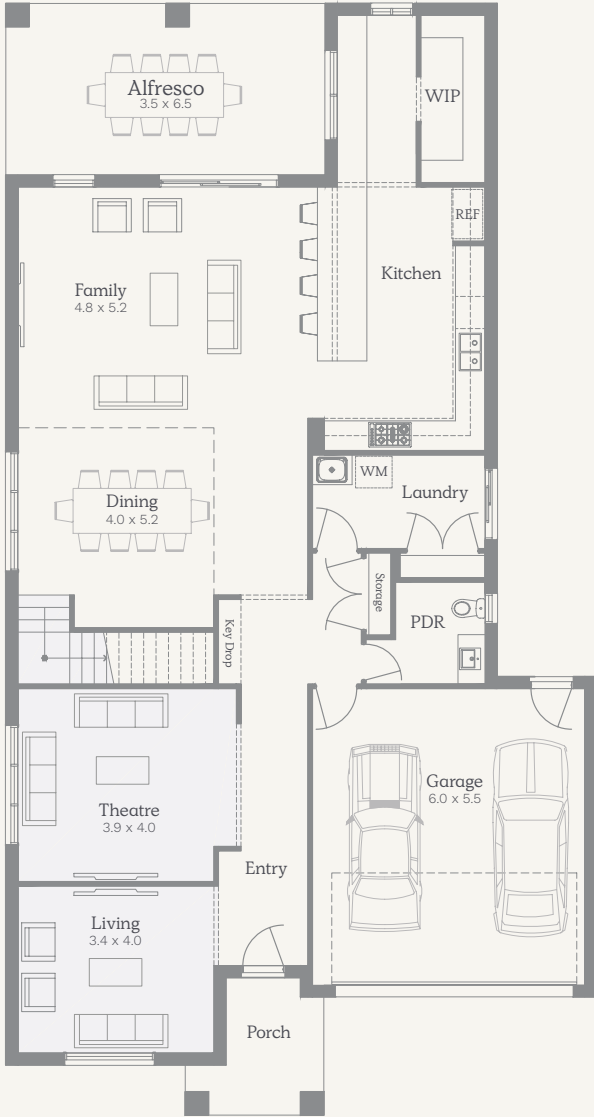

NOSTRA

Milan 46

424.02m² | 45.64sq

House Width 11.93m
House Length 22.46m

Lot Width 14m
Lot Depth 32m

Ground	158.23m ²	17.03sq
First Floor	200.09m ²	21.54sq
Garage*	37.15m ²	4.00sq
Alfresco	22.40m ²	2.41sq
Porch	6.15m ²	0.66sq
Total	424.02m²	45.64sq