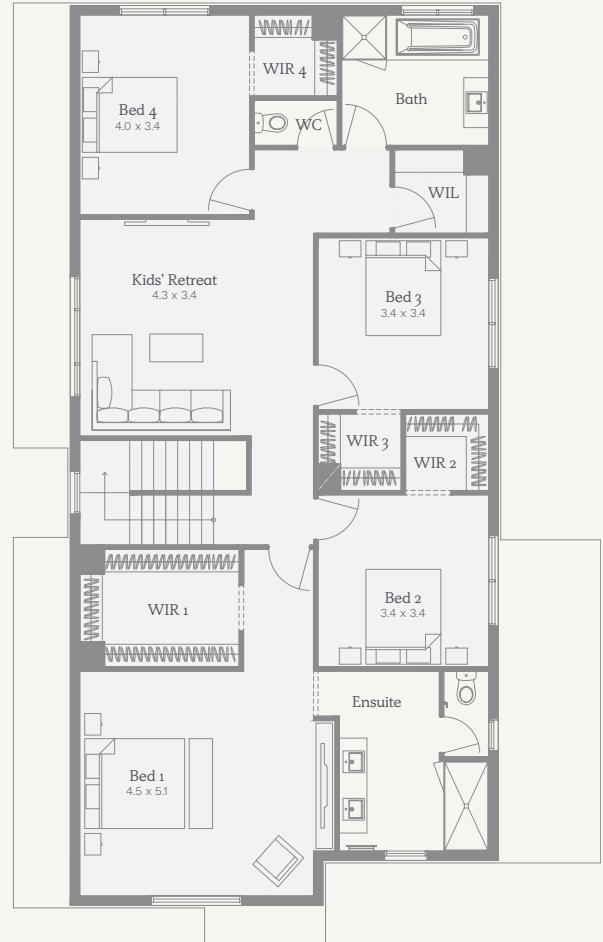

NOSTRA

Vittoria 36

337.65m² | 36.35sq

House Width 11.76m
House Length 18.83m

Lot Width 14m
Lot Depth 28m

Ground	132.75m ²	14.29sq
First Floor	151.27m ²	16.28sq
Garage*	36.32m ²	3.91sq
Alfresco	14.39m ²	1.55sq
Porch	2.92m ²	0.31sq
Total	337.65m²	36.35sq