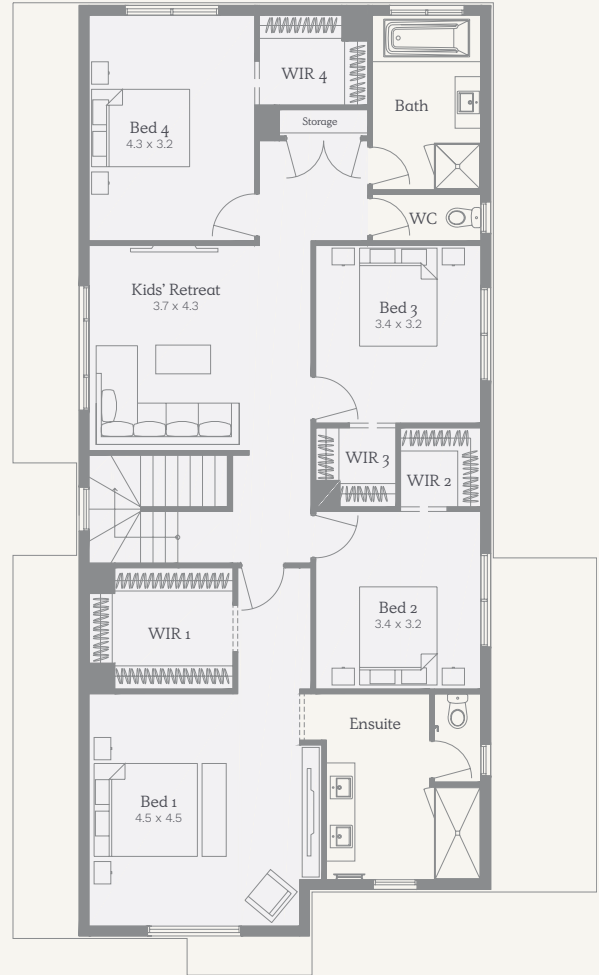

NOSTRA

Vittoria 34

318.62m² | 34.30sq

House Width 11.30m
House Length 18.83m

Lot Width 12.5m
Lot Depth 28m

Ground	126.00m ²	13.56sq
First Floor	140.40m ²	15.11sq
Garage*	36.36m ²	3.91sq
Alfresco	13.00m ²	1.40sq
Porch	2.92m ²	0.31sq
Total	318.62m²	34.30sq