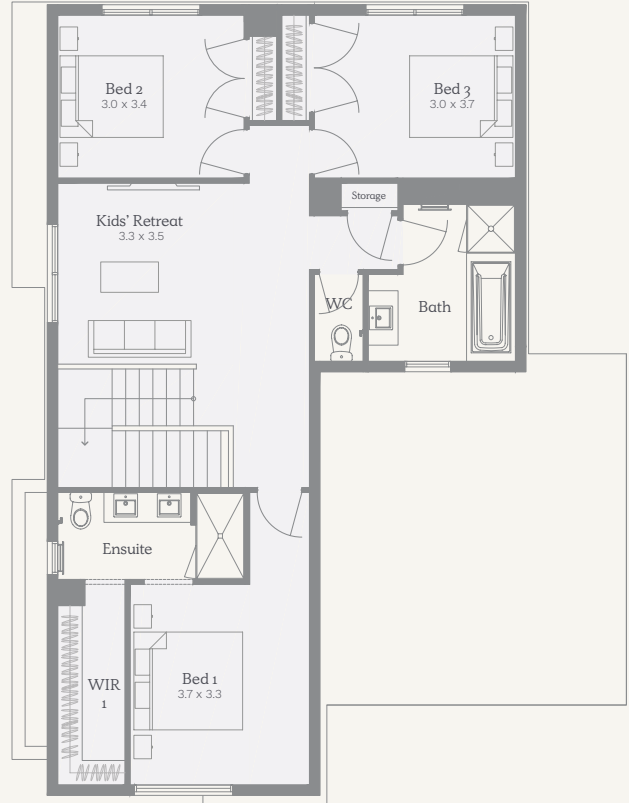

NOSTRA

Venice 26

238.45m² | 25.67sq

House Width 11.30m
House Length 14.76m

Lot Width 12.5m
Lot Depth 21m

Ground	100.39m ²	10.81sq
First Floor	98.43m ²	10.60sq
Garage*	36.17m ²	3.89sq
Alfresco	-	-
Porch	3.46m ²	0.37sq
Total	238.45m²	25.67sq