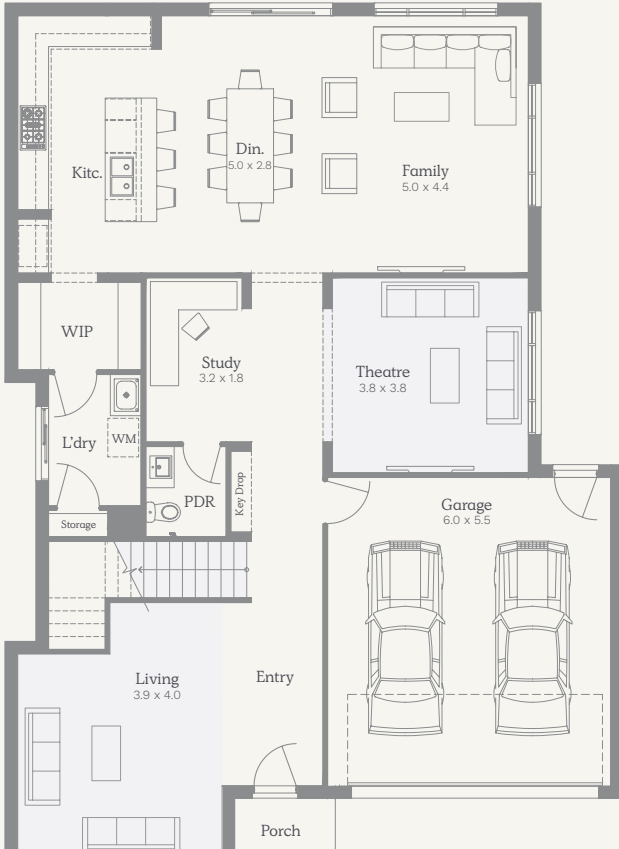

NOSTRA

Tuscany 37

342.04m² | 36.82sq

House Width 12.00m
House Length 17.35m

Lot Width
14m

Lot Depth
25m

Ground	137.23m ²	14.77sq
First Floor	163.76m ²	17.63sq
Garage*	37.09m ²	3.99sq
Alfresco	-	-
Porch	3.96m ²	0.43sq
Total	342.04m²	36.82sq