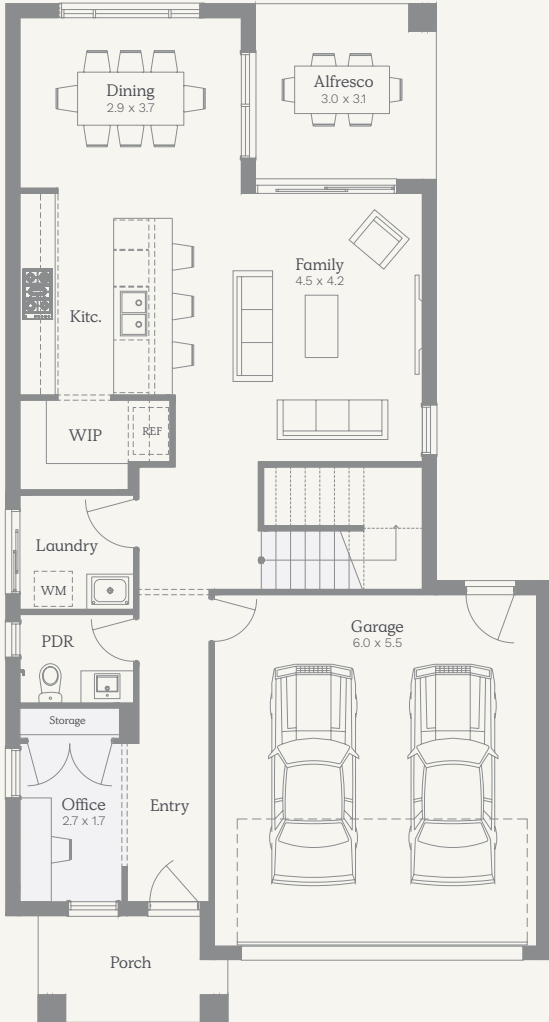

NOSTRA

Turin 26

245.77m² | 26.46sq

House Width 9.30m

House Length 17.39m

Lot Width

10.5m

Lot Depth

25m

Ground	84.40m ²	9.09sq
First Floor	110.15m ²	11.86sq
Garage*	36.41m ²	3.92sq
Alfresco	9.27m ²	1.00sq
Porch	5.54m ²	0.60sq
Total	245.77m²	26.46sq