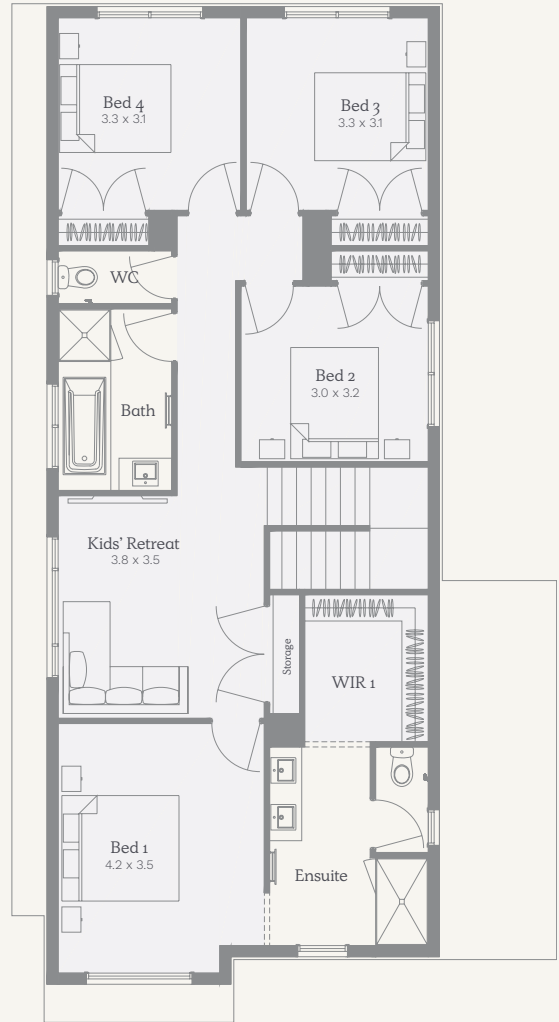

NOSTRA

Turin 26

245.77m² | 26.46sq

House Width 9.30m

House Length 17.39m

Lot Width

10.5m

Lot Depth

25m

Ground	84.40m ²	9.09sq
First Floor	110.15m ²	11.86sq
Garage*	36.41m ²	3.92sq
Alfresco	9.27m ²	1.00sq
Porch	5.54m ²	0.60sq
Total	245.77m²	26.46sq