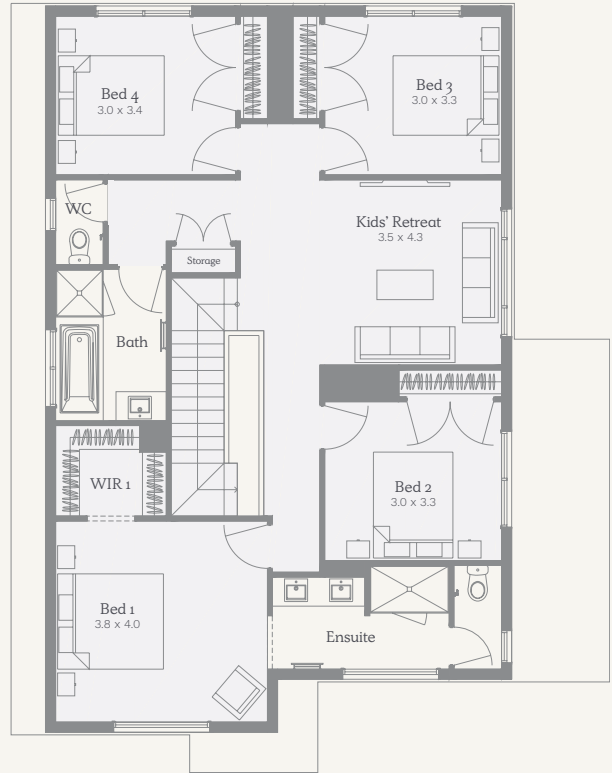

NOSTRA

Teramo 28

257.07m² | 27.67sq

House Width 11.30m
House Length 14.52m

Lot Width 12.5m
Lot Depth 21m

Ground	99.99m ²	10.76sq
First Floor	116.23m ²	12.51sq
Garage*	36.38m ²	3.92sq
Alfresco	-	-
Porch	4.47m ²	0.48sq
Total	257.07m²	27.67sq