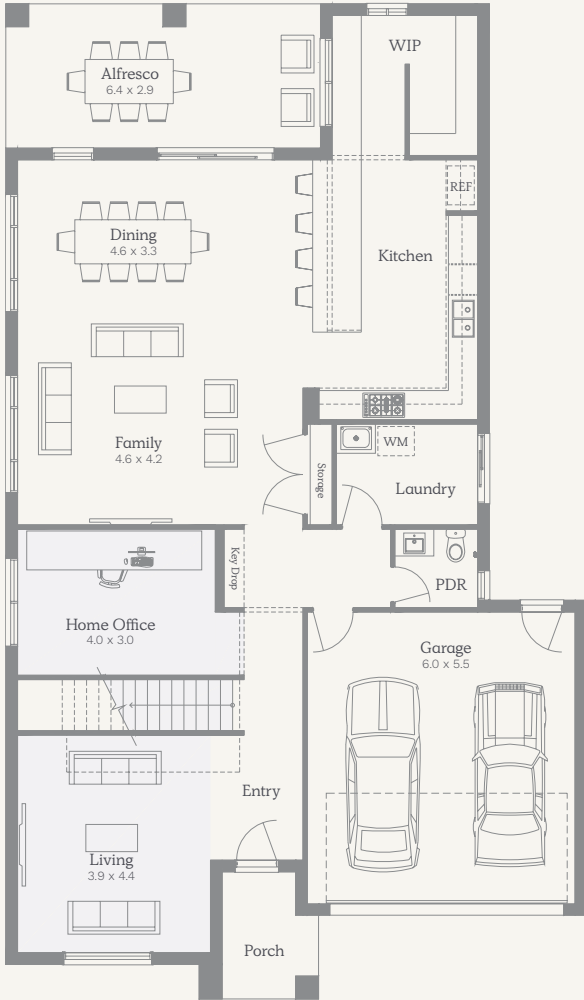

# NOSTRA

## Milan 39

354.25m<sup>2</sup> | 38.13sq

House Width 11.93m  
House Length 20.44m

Lot Width 12.5m  
Lot Depth 30m

Ground	144.16m <sup>2</sup>	15.52sq
First Floor	150.91m <sup>2</sup>	16.24sq
Garage*	36.45m <sup>2</sup>	3.92sq
Alfresco	19.17m <sup>2</sup>	2.06sq
Porch	3.56m <sup>2</sup>	0.38sq
<b>Total</b>	<b>354.25m<sup>2</sup></b>	<b>38.13sq</b>