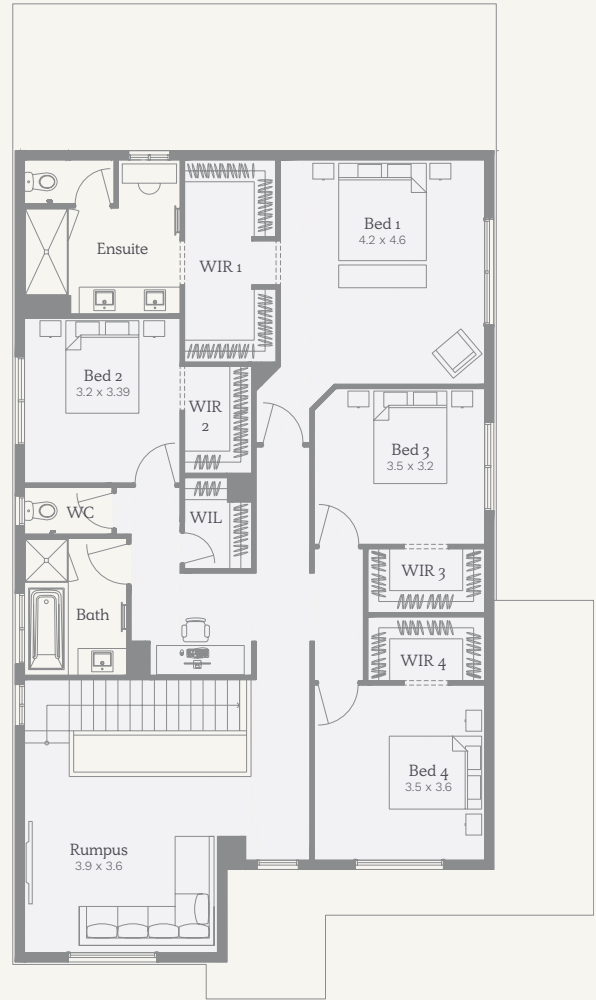

## Milan 39

354.25m<sup>2</sup> | 38.13sq

House Width 11.93m  
House Length 20.44m

Lot Width 12.5m  
Lot Depth 30m

Ground	144.16m <sup>2</sup>	15.52sq
First Floor	150.91m <sup>2</sup>	16.24sq
Garage*	36.45m <sup>2</sup>	3.92sq
Alfresco	19.17m <sup>2</sup>	2.06sq
Porch	3.56m <sup>2</sup>	0.38sq
<b>Total</b>	<b>354.25m<sup>2</sup></b>	<b>38.13sq</b>