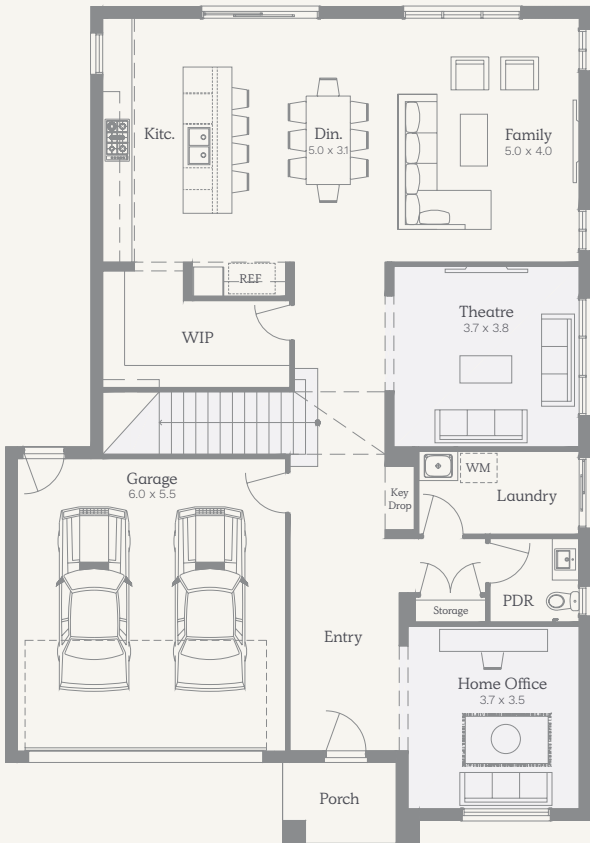

NOSTRA

Florence 37

341.32m² | 36.74sq

House Width 12m
House Length 17.16m

Lot Width
14m

Lot Depth
25m

Ground	138.43m ²	14.90sq
First Floor	162.28m ²	17.47sq
Garage*	36.74m ²	3.95sq
Alfresco	-	-
Porch	3.87m ²	0.42sq
Total	341.32m²	36.74sq