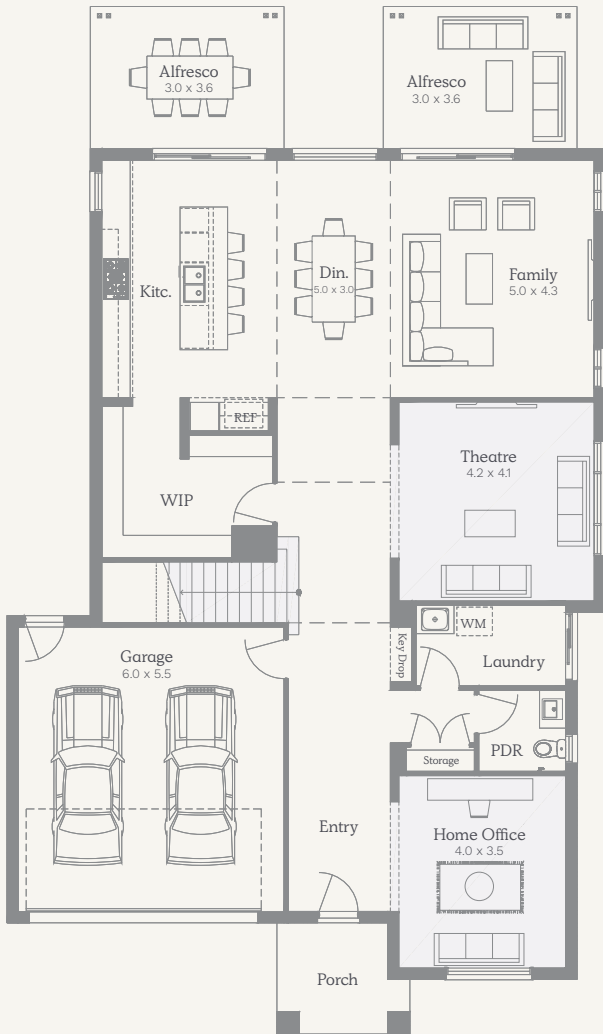

# NOSTRA

## Florence 45

414.19m<sup>2</sup> | 44.58sq

House Width 12.60m  
House Length 21.6m

Lot Width 14m  
Lot Depth 30m

Ground	152.66m <sup>2</sup>	16.43sq
First Floor	194.28m <sup>2</sup>	20.19sq
Garage*	36.78m <sup>2</sup>	3.96sq
Alfresco	24.48m <sup>2</sup>	2.64sq
Porch	5.99m <sup>2</sup>	0.64sq
<b>Total</b>	<b>414.19m<sup>2</sup></b>	<b>44.58sq</b>