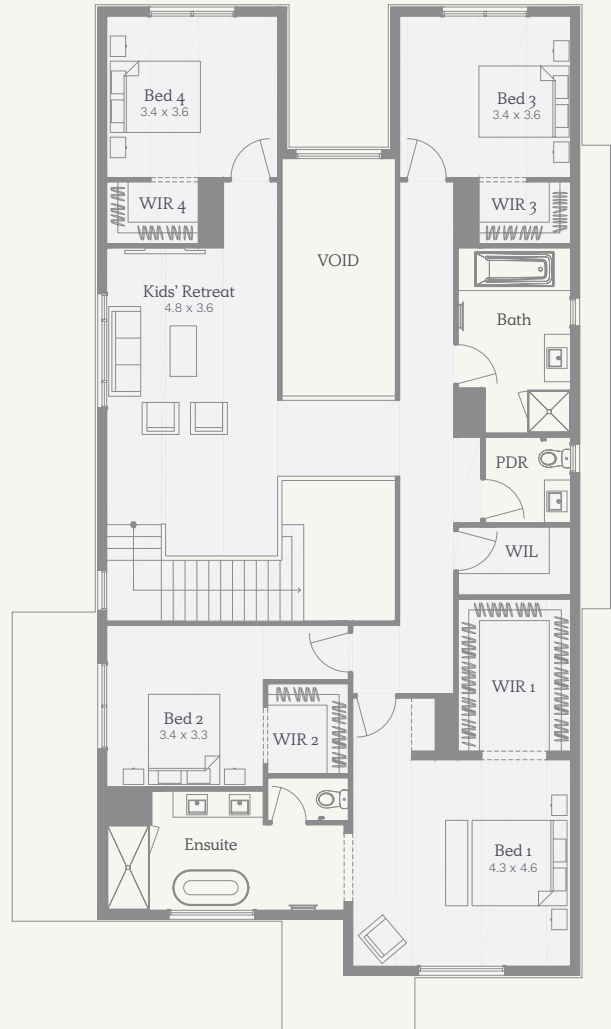

# NOSTRA

## Florence 45

414.19m<sup>2</sup> | 44.58sq

House Width 12.60m  
House Length 21.6m

Lot Width 14m  
Lot Depth 30m

Ground	152.66m <sup>2</sup>	16.43sq
First Floor	194.28m <sup>2</sup>	20.19sq
Garage*	36.78m <sup>2</sup>	3.96sq
Alfresco	24.48m <sup>2</sup>	2.64sq
Porch	5.99m <sup>2</sup>	0.64sq
<b>Total</b>	<b>414.19m<sup>2</sup></b>	<b>44.58sq</b>