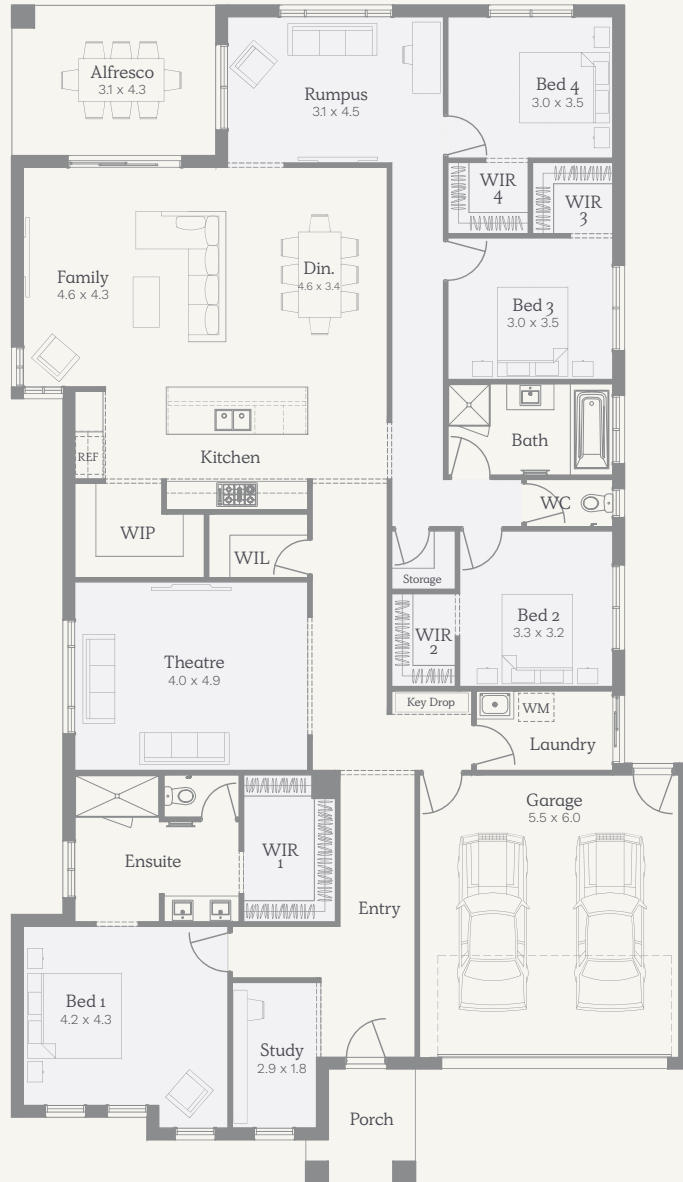

NOSTRA

Verona 33

303.33² | 32.65sq

House Width 14.38m
House Length 24.98m

Lot Width
16m

Lot Depth
32m

Ground	248.46m ²	26.74sq
Garage*	36.10m ²	3.89sq
Alfresco	13.81m ²	1.49sq
Porch	4.96m ²	0.53sq
Total	303.33m²	32.65sq