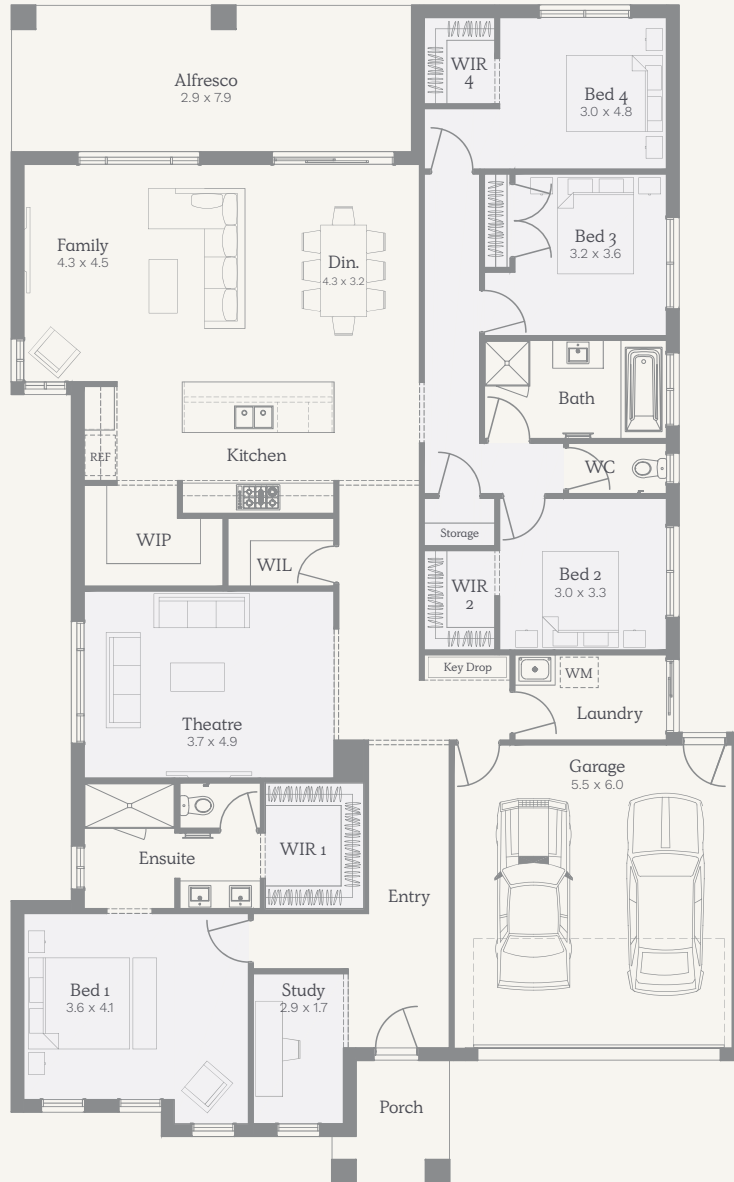

# NOSTRA

## Verona 31

284.89m<sup>2</sup> | 30.67sq

House Width 14.48m

House Length 23.28m

Lot Width

16m

Lot Depth

30m

Ground	220.92m <sup>2</sup>	23.78sq
Garage*	36.07m <sup>2</sup>	3.88sq
Alfresco	22.94m <sup>2</sup>	2.47sq
Porch	4.96m <sup>2</sup>	0.53sq
<b>Total</b>	<b>284.89m<sup>2</sup></b>	<b>30.67sq</b>