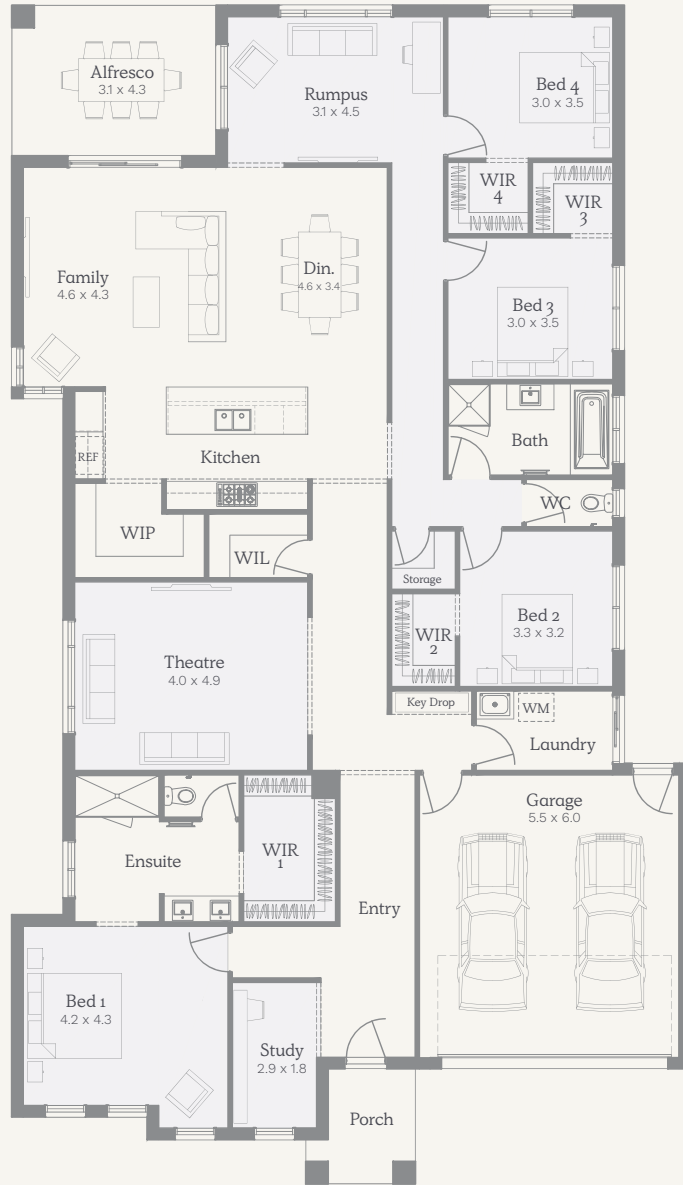

NOSTRA

Taranto 29

265.82m² | 28.61sq

House Width 12.65m
House Length 24.52m

Lot Width
14m

Lot Depth
32m

Ground	204.66m ²	22.03sq
Garage*	36.35m ²	3.91sq
Alfresco	16.32m ²	1.76sq
Porch	8.49m ²	0.91sq
Total	265.82m²	28.61sq