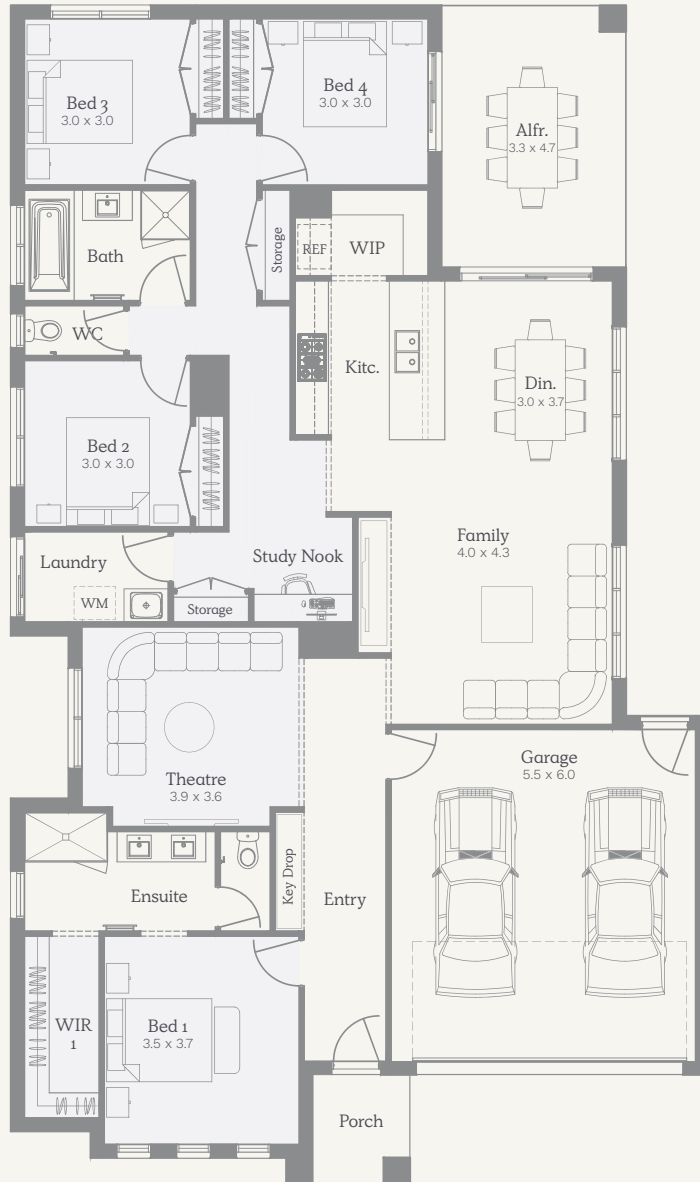

# NOSTRA

## Palermo 25

232.03m<sup>2</sup> | 24.98sq

House Width 12.60m

House Length 21.27m

Lot Width

14m

Lot Depth

28m

Ground	176.69m <sup>2</sup>	19.02sq
Garage*	36.12m <sup>2</sup>	3.89sq
Alfresco	15.75m <sup>2</sup>	1.70sq
Porch	3.47m <sup>2</sup>	0.37sq
<b>Total</b>	<b>232.03m<sup>2</sup></b>	<b>24.98sq</b>