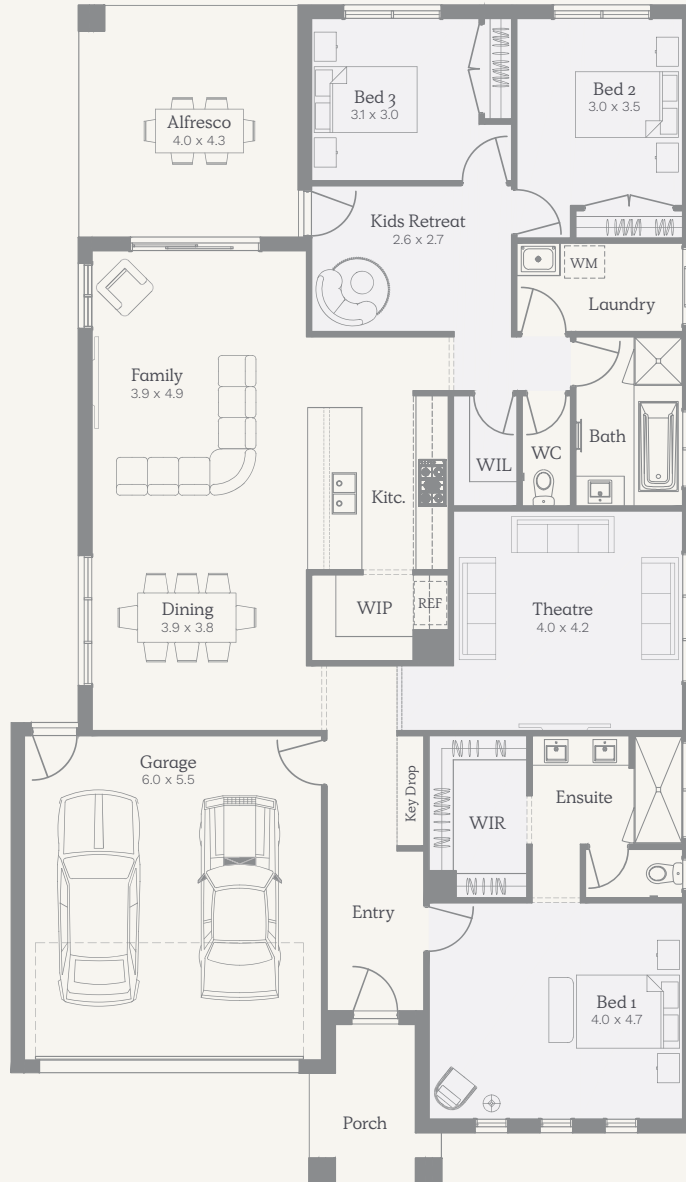

NOSTRA

Messina 26

243.08² | 26.17sq

House Width 12.65m

House Length 21.77m

Lot Width

14m

Lot Depth

30m

Ground	183.54m ²	19.76sq
Garage*	36.28m ²	3.91sq
Alfresco	17.42m ²	1.88sq
Porch	5.84m ²	0.63sq
Total	243.08m²	26.17sq