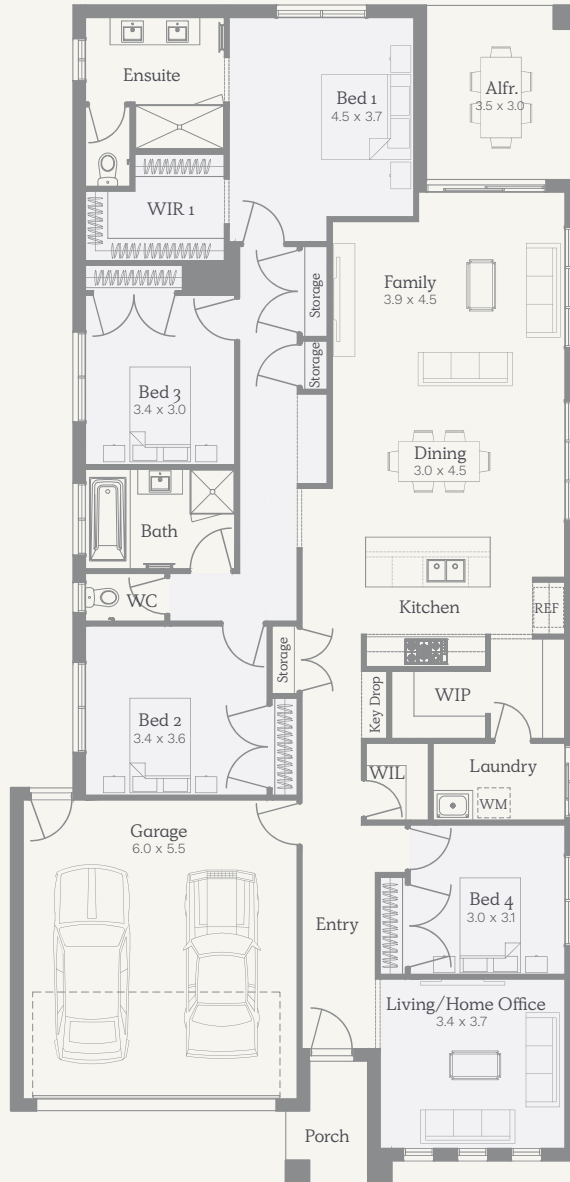

NOSTRA

Cremona 26

238.75m² | 25.70sq

House Width 11.35m
House Length 23.63m

Lot Width
12.5m

Lot Depth
32m

Ground	188.23m ²	20.26sq
Garage*	36.30m ²	3.91sq
Alfresco	10.61m ²	1.14sq
Porch	3.61m ²	0.39sq
Total	238.75m²	25.70sq