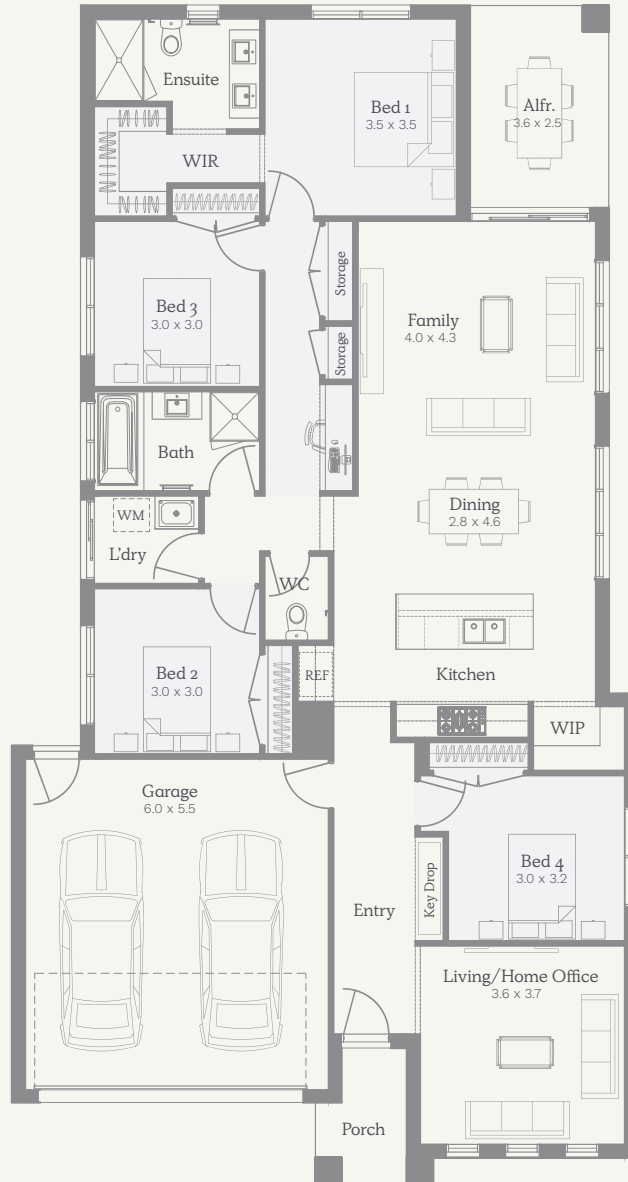

NOSTRA

Cremona 22

209.21m² | 22.52sq

House Width 11.35m
House Length 21.36m

Lot Width
12.5m

Lot Depth
28m

Ground	160.06m ²	17.23sq
Garage*	36.28m ²	3.91sq
Alfresco	9.25m ²	1.00sq
Porch	3.62m ²	0.39sq
Total	209.21m²	22.52sq