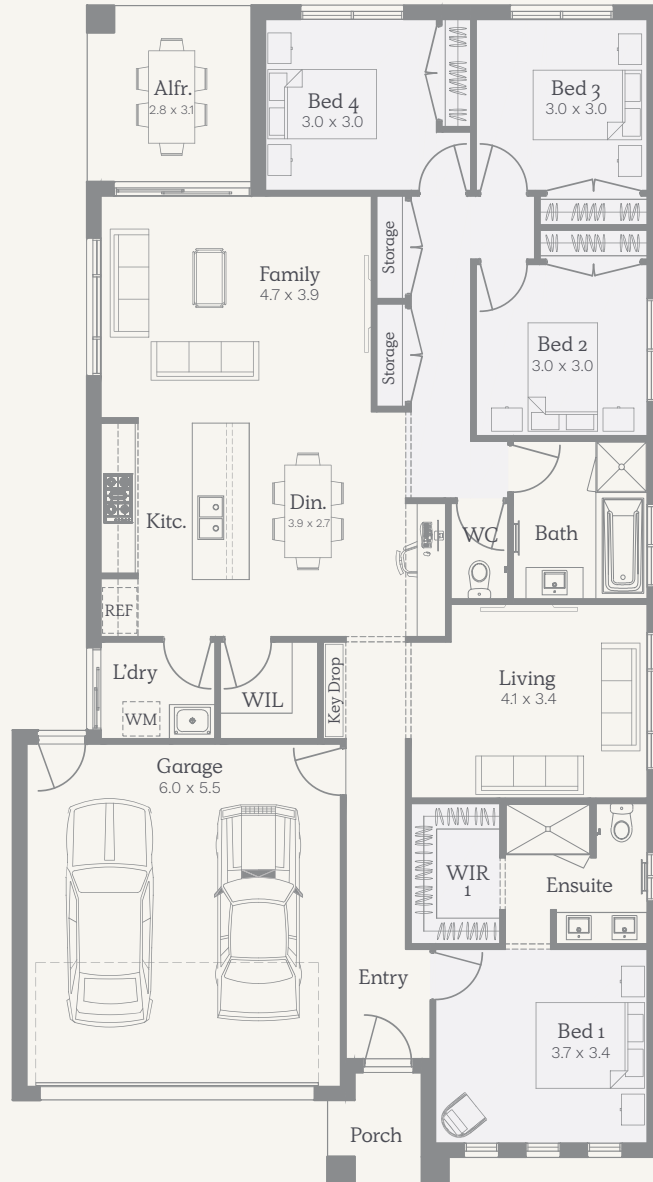

NOSTRA

Como 22

207.81² | 22.37sq

House Width 11.35m
House Length 20.63m

Lot Width

12.5m

Lot Depth

28m

Ground	159.73m ²	1719sq
Garage*	36.19m ²	3.90sq
Alfresco	8.90m ²	0.96sq
Porch	2.99m ²	0.32sq
Total	207.81m²	22.37sq