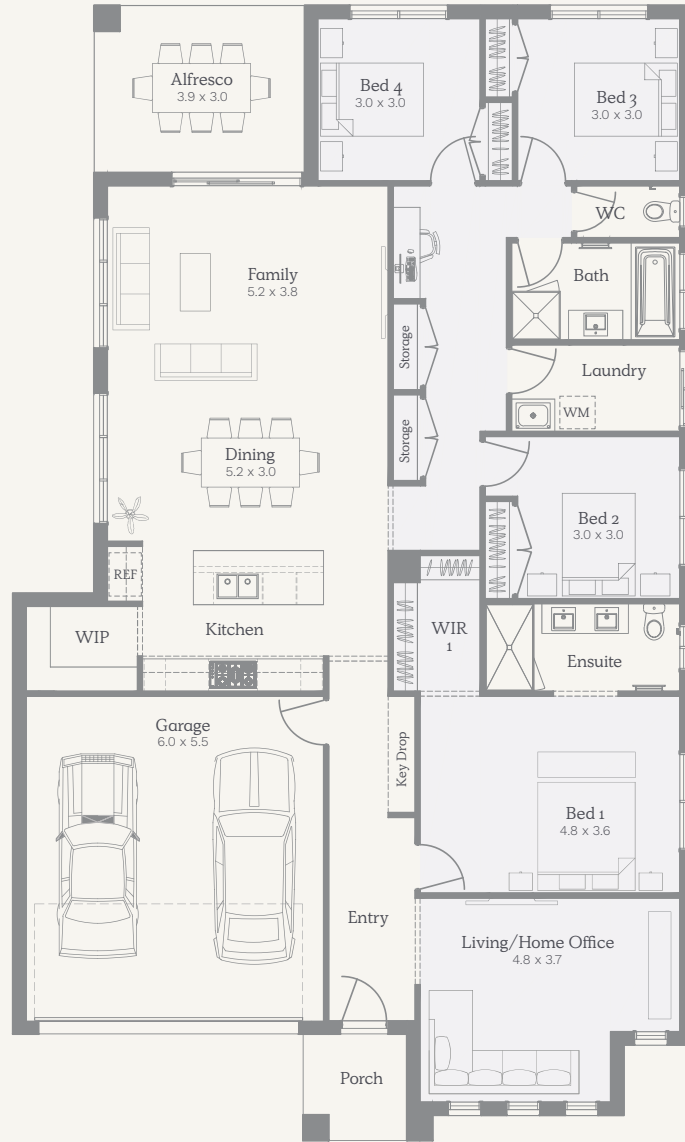

NOSTRA

Aversa 25

232.61m² | 25.04sq

House Width 12.56m
House Length 20.97m

Lot Width
14m

Lot Depth
28m

Ground	180.99m ²	19.48sq
Garage*	35.82m ²	3.86sq
Alfresco	12.03m ²	1.29sq
Porch	3.78m ²	0.41sq
Total	232.61m²	25.04sq