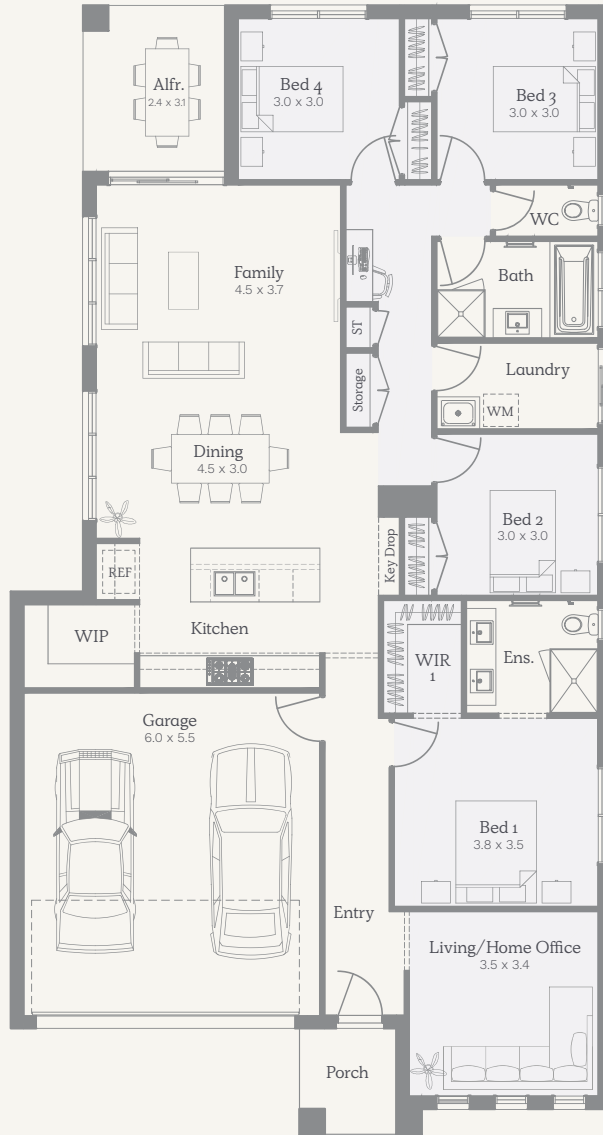

NOSTRA

Aversa 22

207.02² | 22.28sq

House Width 11.15m
House Length 20.97m

Lot Width 12.5m
Lot Depth 28m

Ground	159.55m ²	1717sq
Garage*	35.76m ²	3.85sq
Alfresco	-	-
Porch	3.55m ²	0.38sq
Total	207.02m²	22.28sq