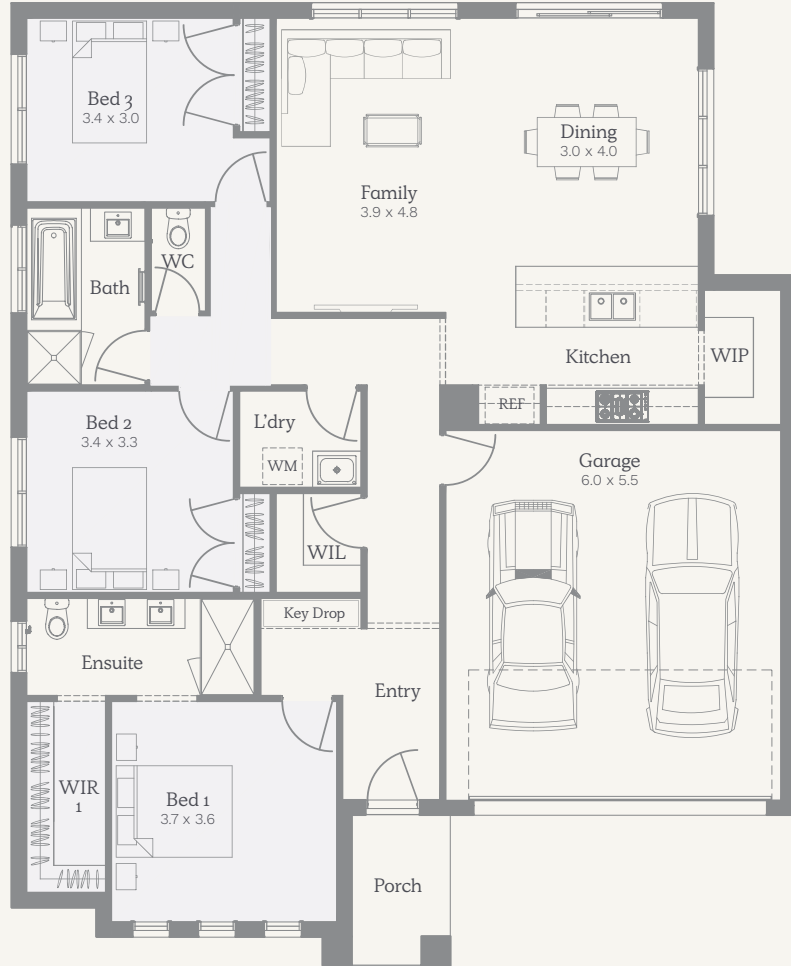

NOSTRA

Asti 19

179.57m² | 19.33sq

House Width 12.85m
House Length 15.77m

Lot Width

14m

Lot Depth

21m

Ground	139.19m ²	14.98sq
Garage*	36.16m ²	3.89sq
Alfresco	-	-
Porch	4.22m ²	0.45sq
Total	179.57m²	19.33sq