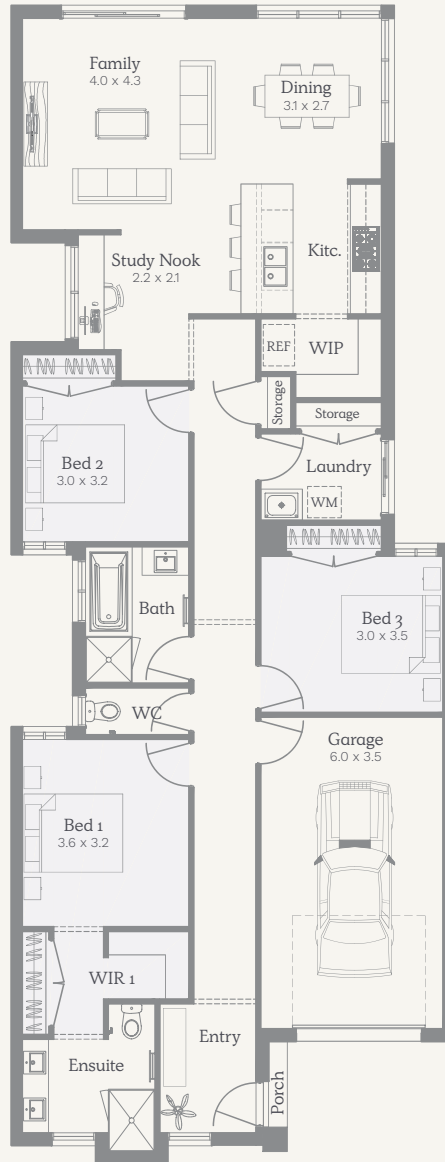

## Alba 17

162.46m<sup>2</sup> | 17.49sq

House Width 8.5m  
House Length 22.26m

Lot Width  
**8.5m**

Lot Depth  
**28m**

Ground	138.80m <sup>2</sup>	14.94sq
Garage*	23.07m <sup>2</sup>	2.48sq
Alfresco	-	-
Porch	0.59m <sup>2</sup>	0.06sq
<b>Total</b>	<b>162.46m<sup>2</sup></b>	<b>17.49sq</b>