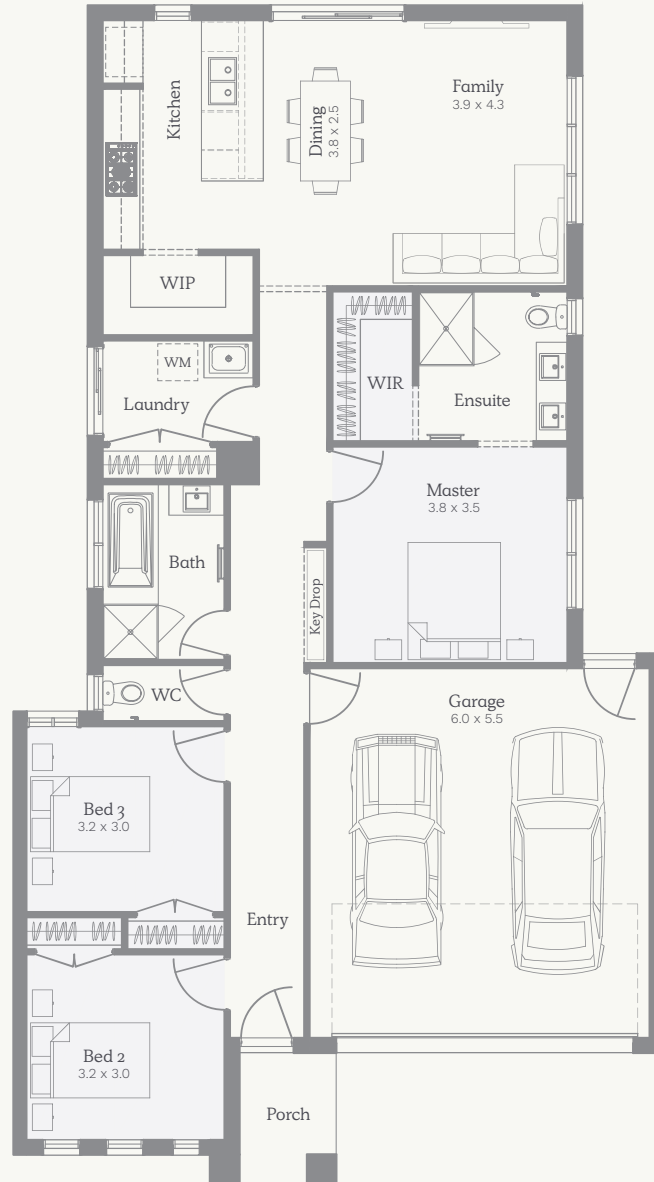

NOSTRA

Lucca 17

159.97m² | 17.22sq

House Width 10.5m

House Length 19.0m

Lot Width

10.5m

Lot Depth

25m

Ground	120.82m ²	13.01sq
Garage	35.82m ²	3.86sq
Porch	3.33m ²	0.36sq
Total	159.97m²	17.22sq