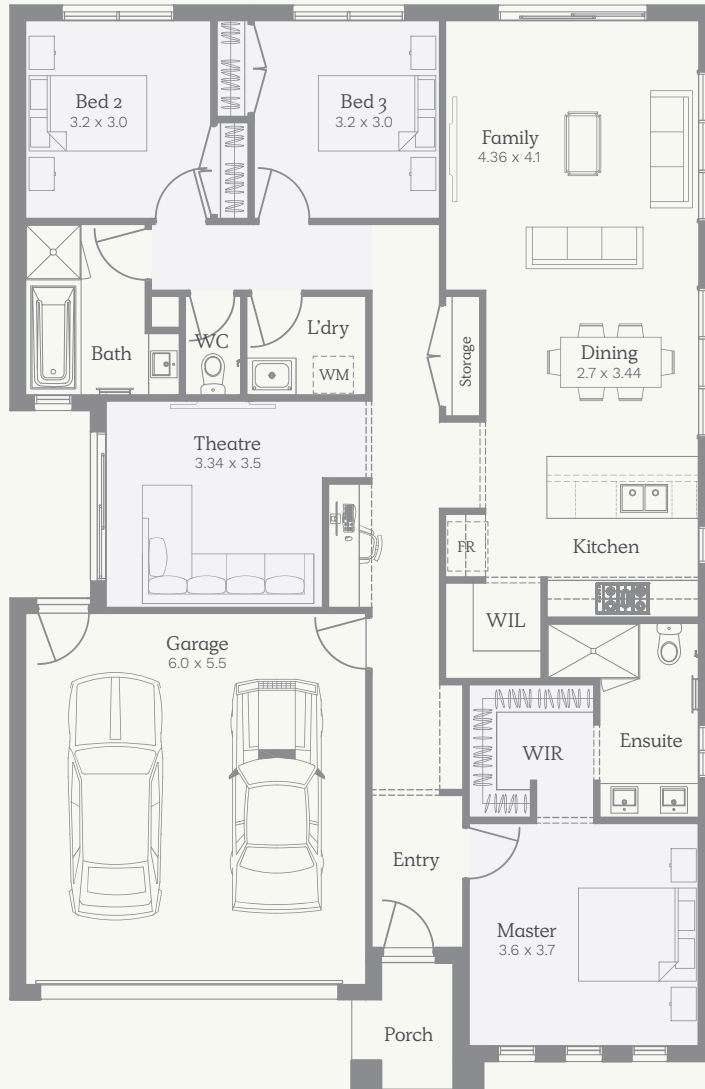

NOSTRA

Como 20

184.93m² | 19.91sq

House Width 11.3m

House Length 17.5m

Lot Width

12.5m

Lot Depth

25m

Ground	145.60m ²	15.67sq
Garage	36.21m ²	3.90sq
Porch	3.12m ²	0.34sq
Total	184.93m²	19.91sq