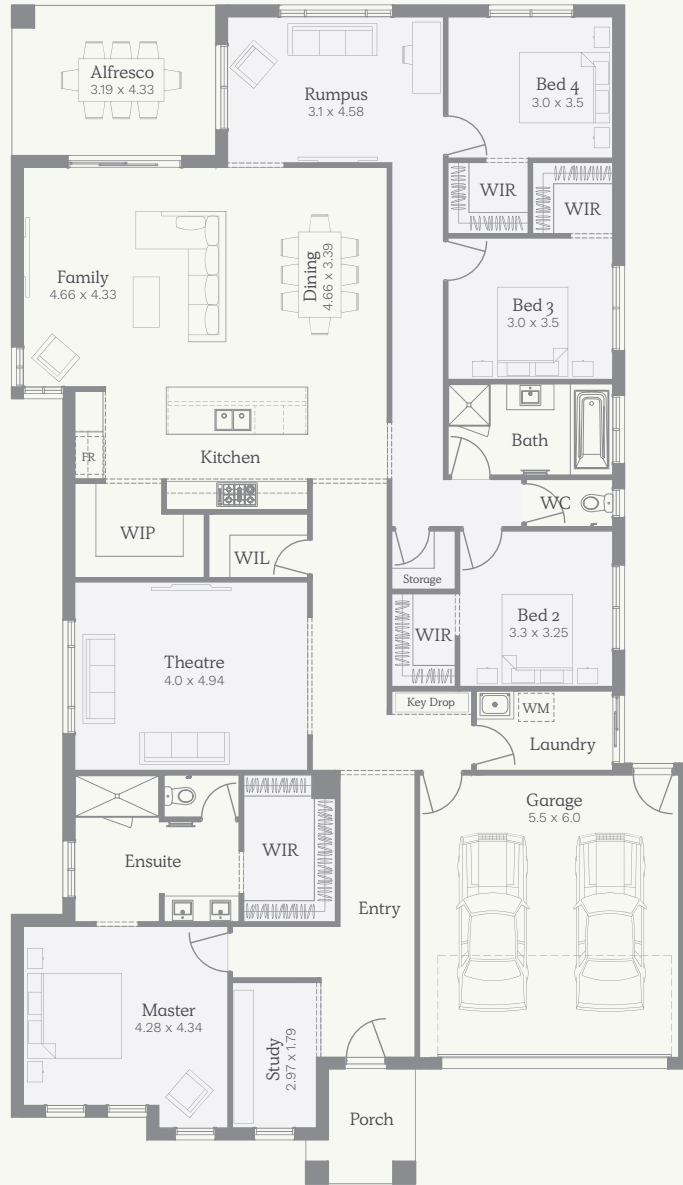

NOSTRA

Verona 31

284.89m² | 30.67sq

House Width 14.4m

House Length 23.2m

Lot Width

16m

Lot Depth

30m

Ground	220.92m ²	23.78sq
Garage	36.07m ²	3.88sq
Alfresco	22.94m ²	2.47sq
Porch	4.96m ²	0.53sq
Total	284.89m²	30.67sq