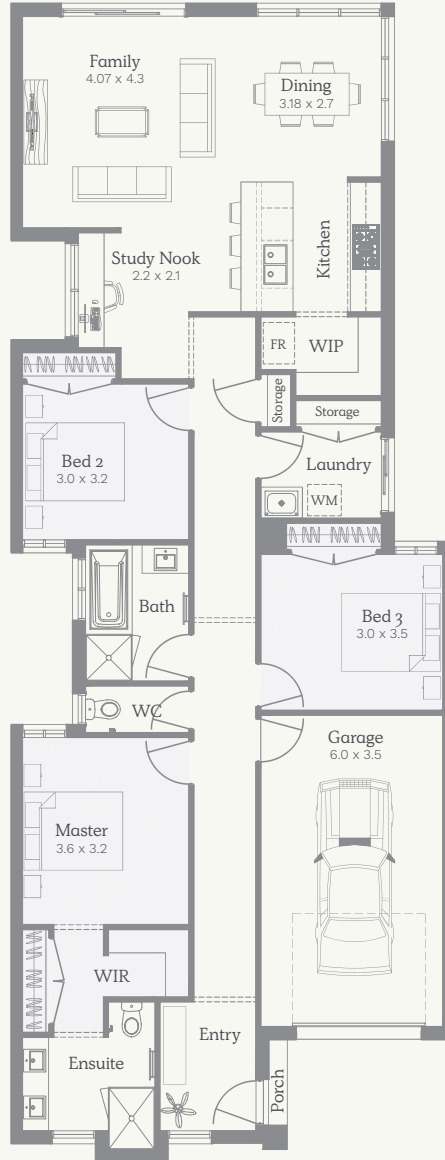

## Alba 17

162.46m<sup>2</sup> | 17.49sq

House Width 8.5m  
House Length 22.3m

Lot Width

**8.5m**

Lot Depth

**28m**

Ground	138.80m <sup>2</sup>	14.94sq
Garage	23.07m <sup>2</sup>	2.48sq
Porch	0.59m <sup>2</sup>	0.06sq
<b>Total</b>	<b>162.46m<sup>2</sup></b>	<b>17.49sq</b>