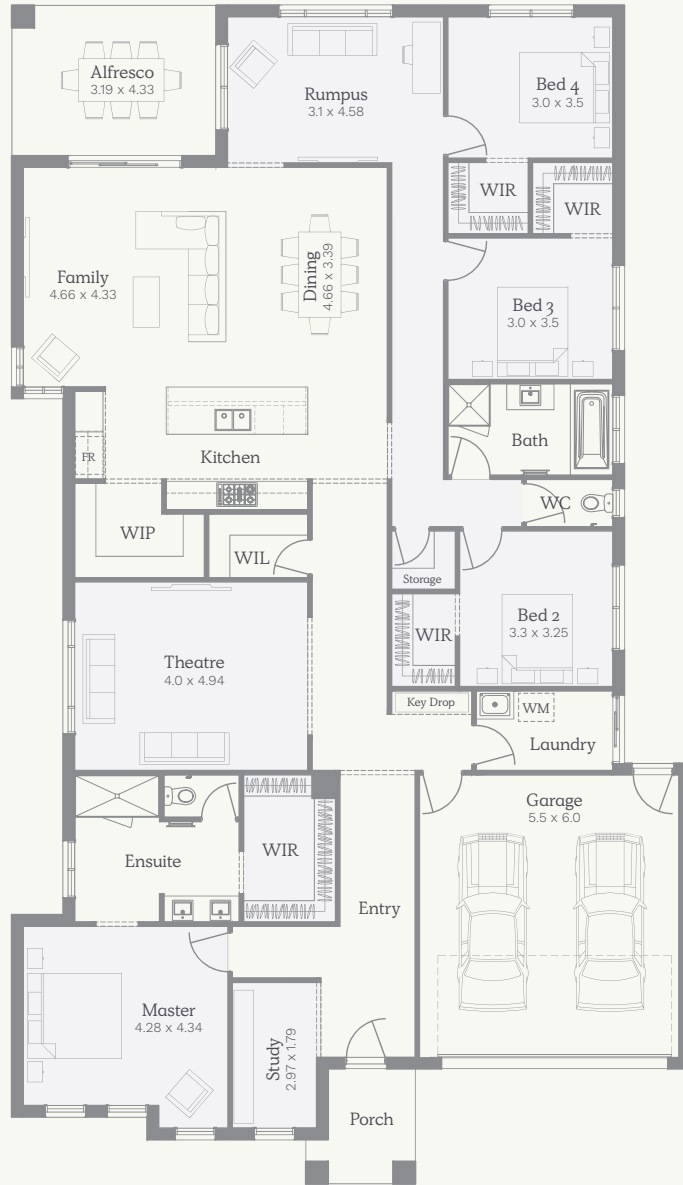

NOSTRA

Taranto 29

265.82m² | 28.61sq

House Width 12.6m

House Length 24.5m

Lot Width

14m

Lot Depth

32m

Ground	204.66m ²	22.03sq
Garage	36.35m ²	3.91sq
Alfresco	16.32m ²	1.76sq
Porch	8.49m ²	0.91sq
Total	265.82m²	28.61sq