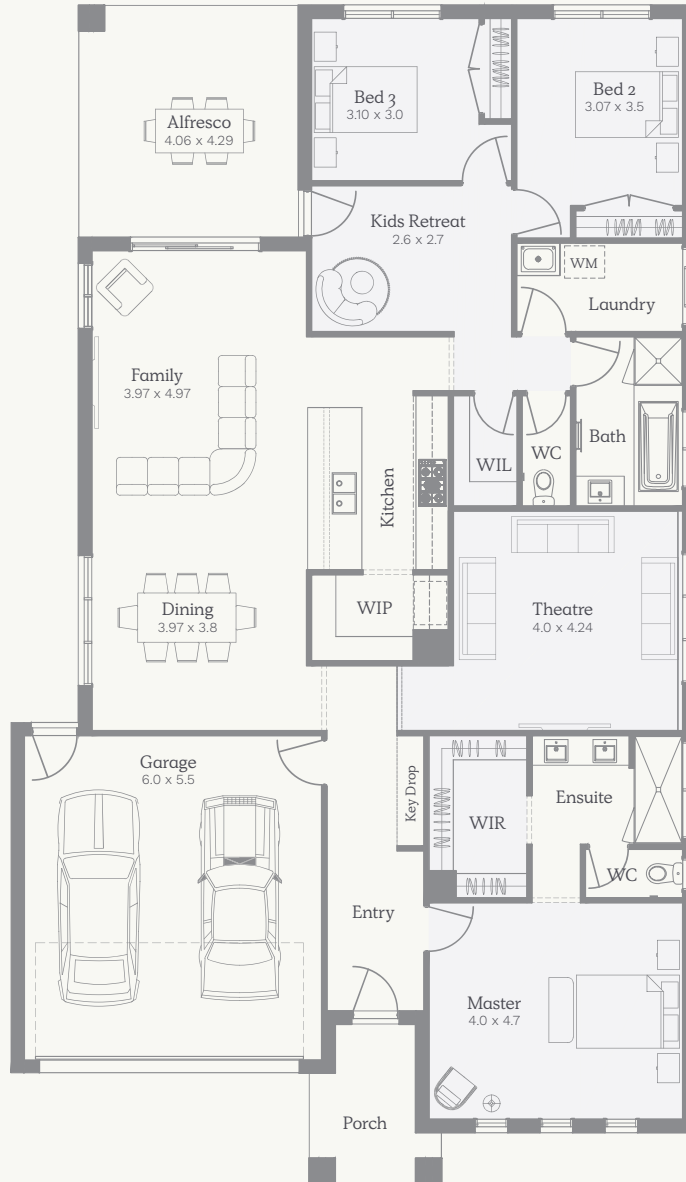

NOSTRA

Messina 26

Lot Width

10.5m

Lot Depth

28m

243.08m² | 26.17sq

House Width 12.6m

House Length 21.7m

| | | |
|--------------|----------------------------|----------------|
| Ground | 183.54m ² | 19.76sq |
| Garage | 36.28m ² | 3.91sq |
| Alfresco | 17.42m ² | 1.88sq |
| Porch | 5.84m ² | 0.63sq |
| Total | 243.08m² | 26.17sq |