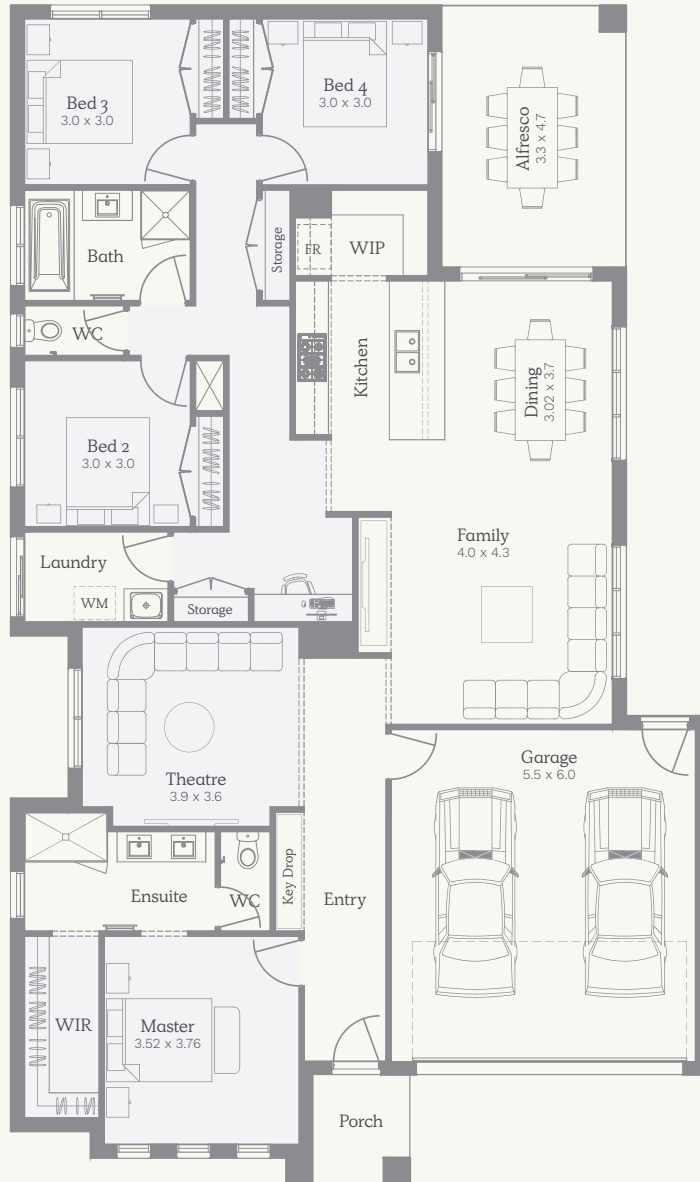

NOSTRA

Palermo 25

232.03m² | 24.98sq

House Width 12.6m

House Length 21.2m

Lot Width

14m

Lot Depth

28m

Ground	176.69m ²	19.02sq
Garage	36.12m ²	3.89sq
Alfresco	15.75m ²	1.70sq
Porch	3.47m ²	0.37sq
Total	232.03m²	24.98sq