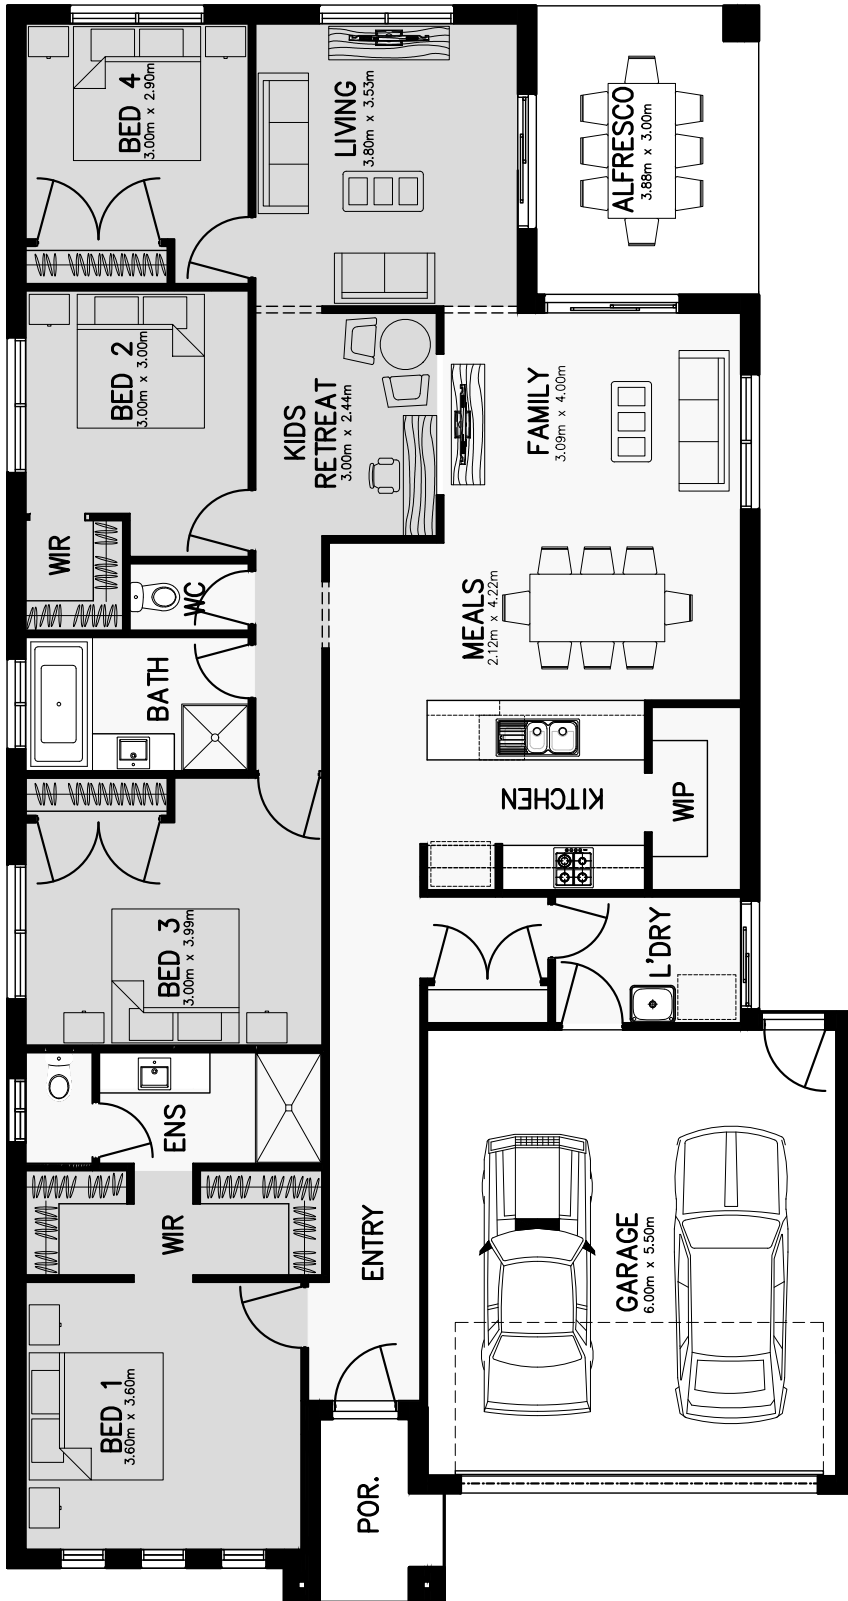

HILTON 24

DIMENSIONS

▶ HOUSE	165.28m ² - 17.79sq
▶ GARAGE	36.06m ²
▶ PORCH	4.14m ²
▶ ALFRESCO	11.67m ²

▶ TOTAL	217.15m ² - 23.37sq
---------	--------------------------------

▶ HOUSE WIDTH	11.38m
---------------	--------

▶ HOUSE LENGTH	21.47m
----------------	--------

4  2  2 

12.5M
LOT WIDTH

Plans not to scale. All measurements shown are in metres
Floorplan dimensions subject to facade selection
© Copyright Nostra Homes

OPTION SERIES: FRONT MASTER

Requires minimum 12.5m wide frontage x 30m deep allotment

CALL 03 8331 3500 OR VISIT WWW.NOSTRAHOMES.COM.AU

Anything but **standard.**