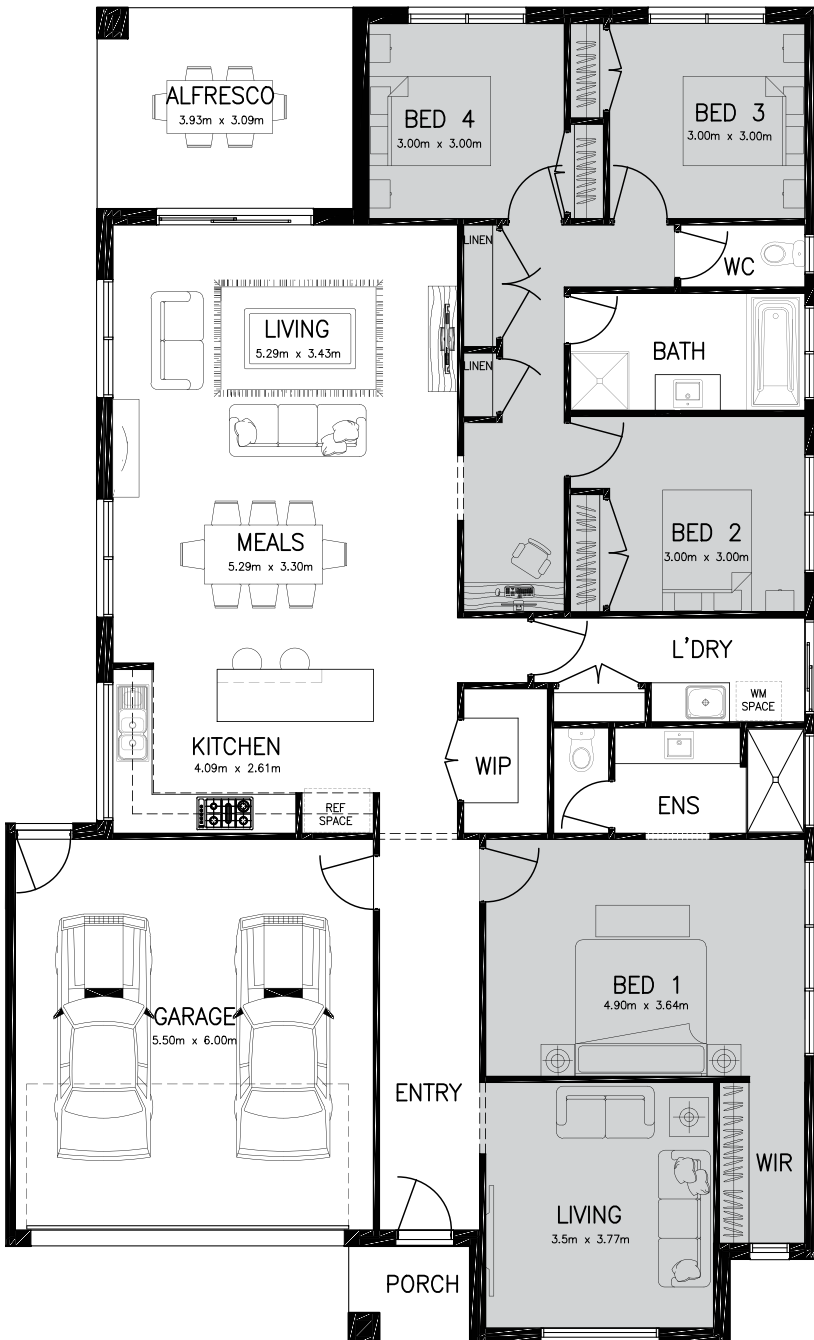

ARLINGTON 25

DIMENSIONS

▶ GROUND FLOOR	178.55m ² - 19.22sq
▶ GARAGE	36.18m ²
▶ PORCH	2.79m ²
▶ ALFRESCO	12.14m ²
▶ TOTAL	229.66m ² - 24.72sq

▶ HOUSE WIDTH	12.60m
▶ HOUSE LENGTH	20.50m

4  2  2 

14M
LOT WIDTH

Plans not to scale. All measurements shown are in metres
Floorplan dimensions subject to facade selection
© Copyright Nostra Homes

OPTION SERIES: GRAND MASTER

Requires minimum 14m wide frontage x 28m deep allotment