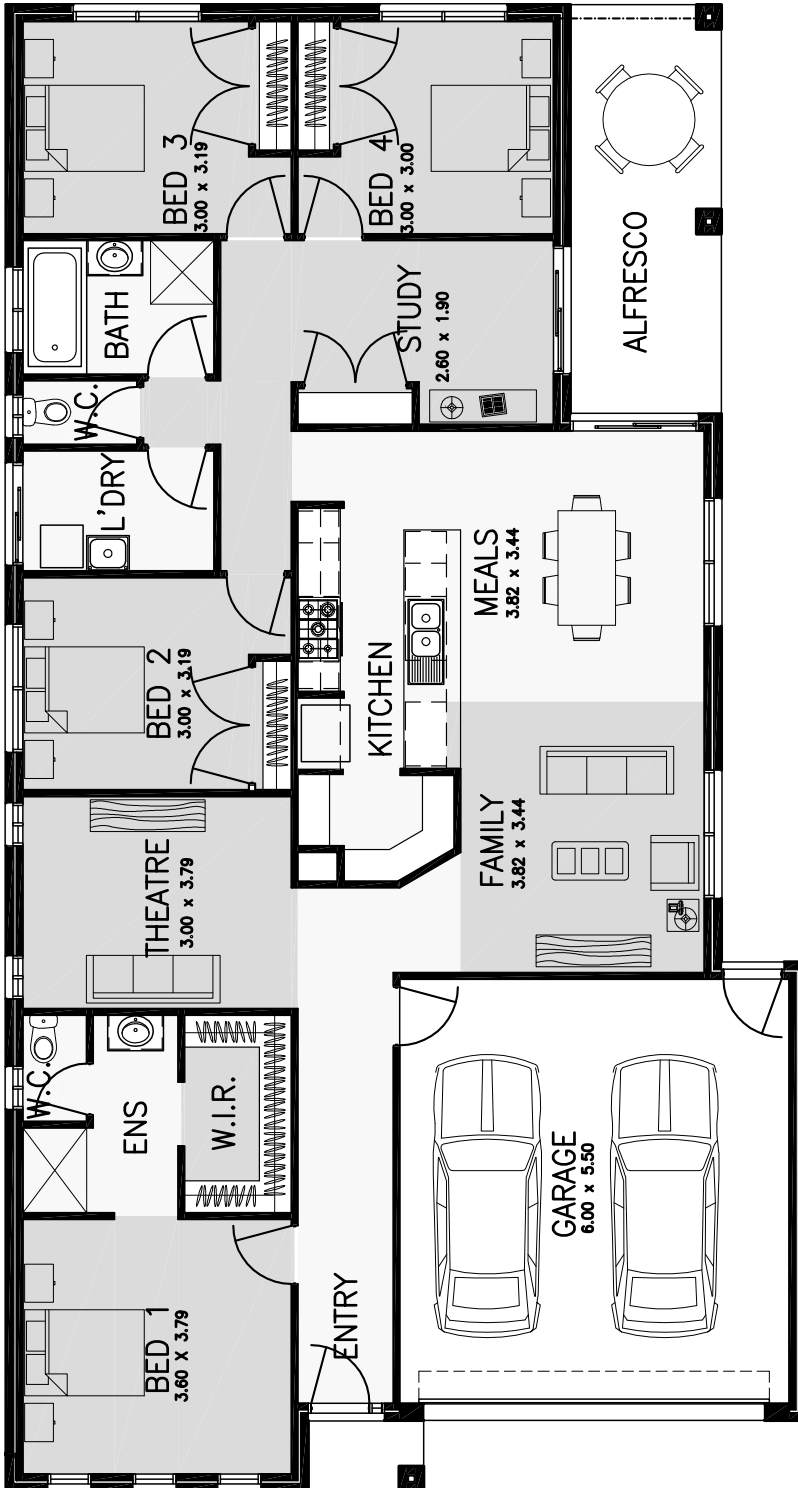

STANTON 23

DIMENSIONS

- ▶ GROUND FLOOR -m² - -sq
- ▶ GARAGE -m²
- ▶ ALFRESCO -m²
- ▶ PORCH -m²

▶ TOTAL -m² - -4sq

- ▶ HOUSE WIDTH -m
- ▶ HOUSE LENGTH -m

4  2  2 

12.5M
LOT WIDTH

Plans not to scale. All measurements shown are in metres
Floorplan dimensions subject to facade selection
© Copyright Nostra Homes

Requires minimum 12.5m wide frontage x 28m deep allotment

CALL 03 8331 3500 OR VISIT WWW.NOSTRAHOMES.COM.AU

Anything but **standard.**