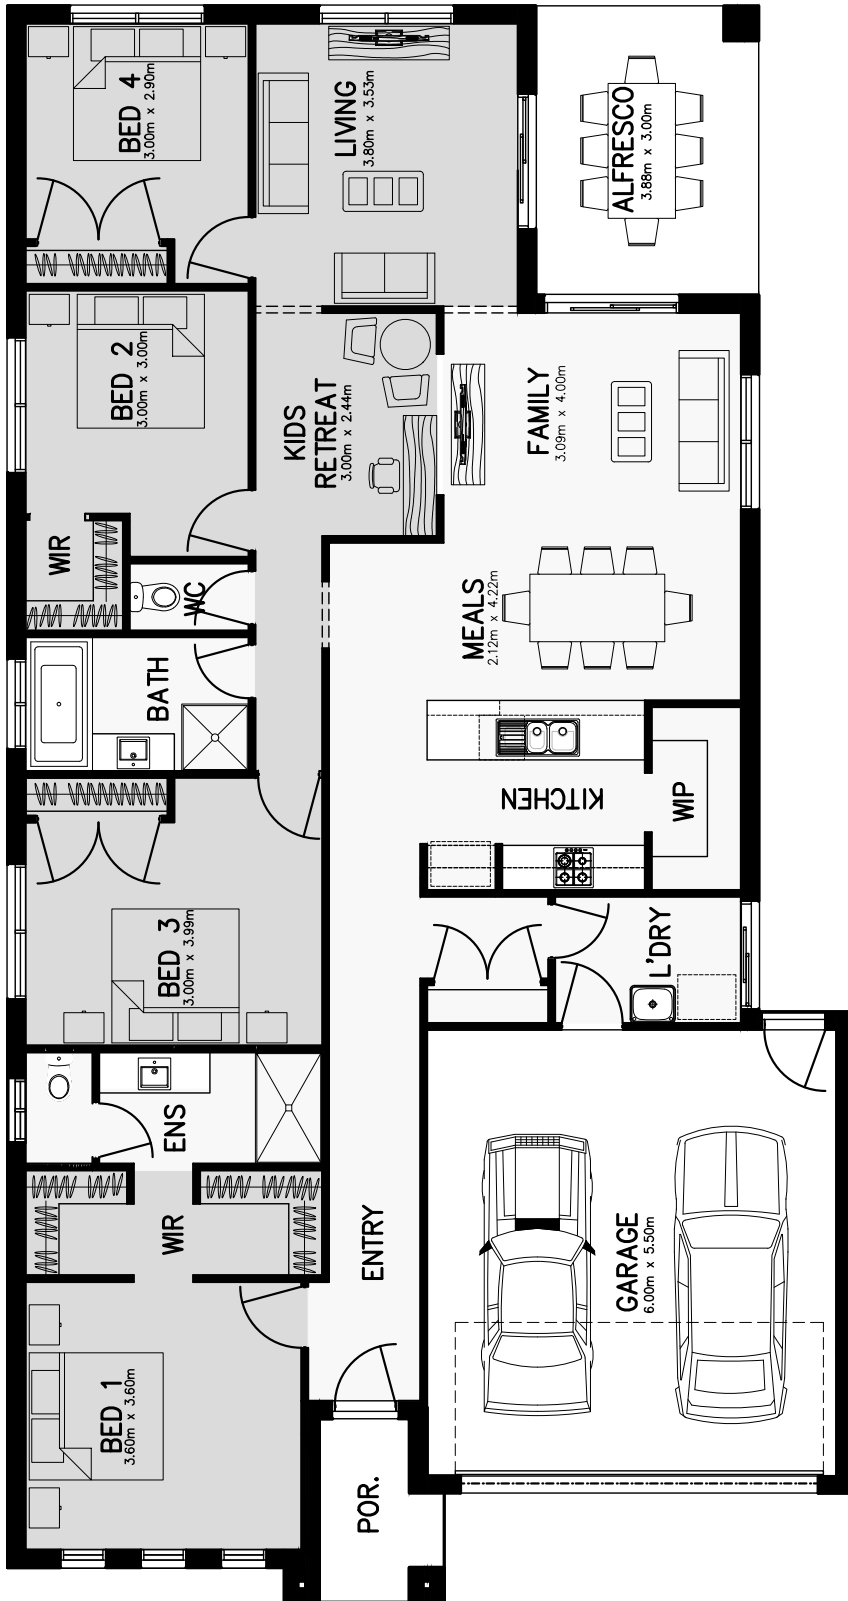

HILTON 24

DIMENSIONS

▶ HOUSE	165.28m ² - 17.79sq
▶ GARAGE	36.06m ²
▶ PORCH	4.14m ²
▶ ALFRESCO	11.67m ²

▶ TOTAL	217.15m ² - 23.37sq
---------	--------------------------------

▶ HOUSE WIDTH	11.38m
▶ HOUSE LENGTH	21.47m

4  2  2 

12.5M
LOT WIDTH

Plans not to scale. All measurements shown are in metres
Floorplan dimensions subject to facade selection
© Copyright Nostra Homes

OPTION SERIES: FRONT MASTER

Requires minimum 12.5m wide frontage x 30m deep allotment