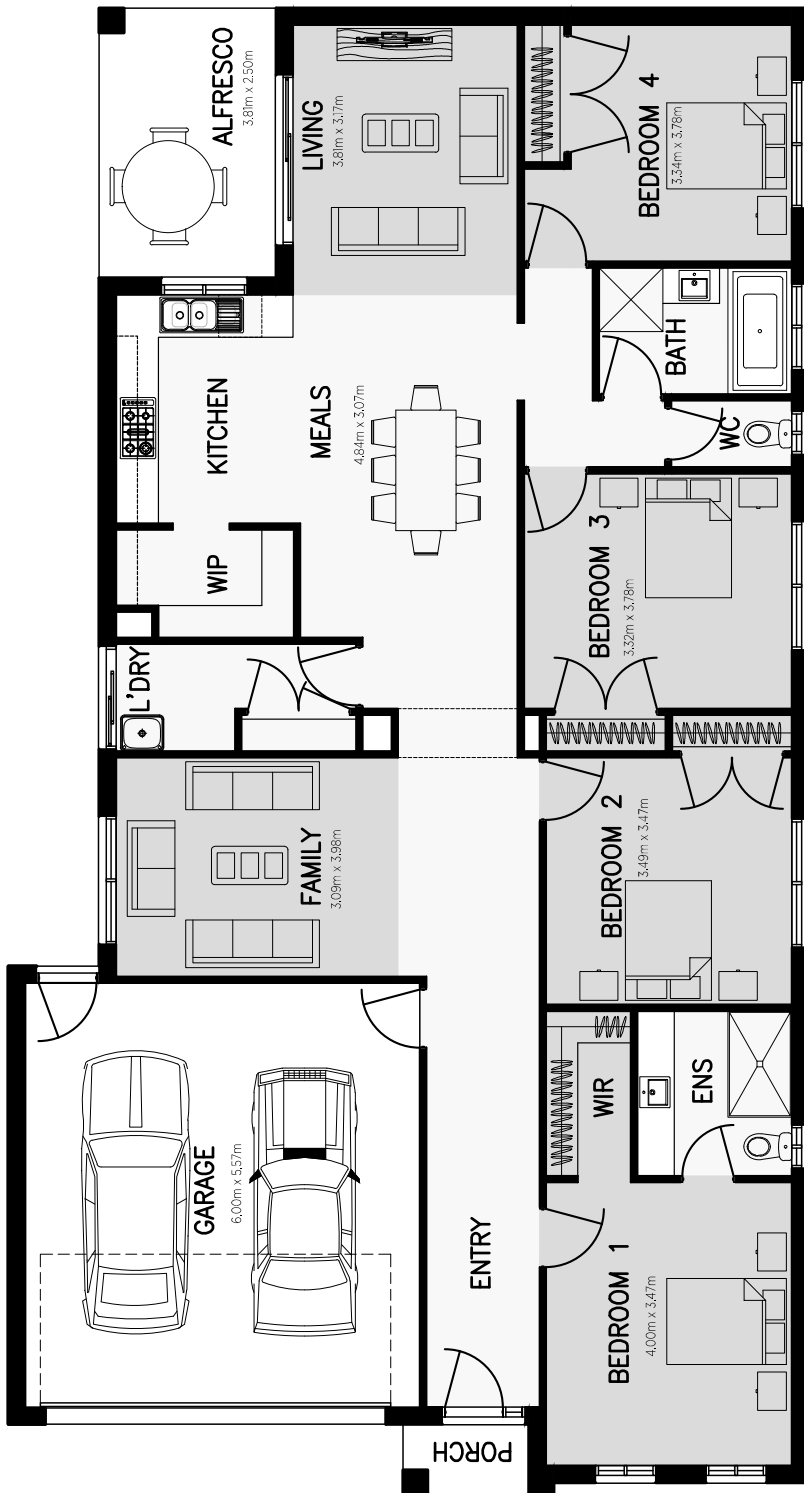

BRADFORD 23A

DIMENSIONS

▶ HOUSE	165.88m ² - 17.86sq
▶ GARAGE	36.50m ²
▶ PORCH	1.84m ²
▶ ALFRESCO	9.52m ²

▶ TOTAL	213.74m ² - 23.01sq
---------	--------------------------------

▶ HOUSE WIDTH	11.30m
▶ HOUSE LENGTH	21.00m

4  2  2 

12.5M
LOT WIDTH

Plans not to scale. All measurements shown are in metres
Floorplan dimensions subject to facade selection
© Copyright Nostra Homes

Requires minimum 12.5m wide frontage x 28m deep allotment