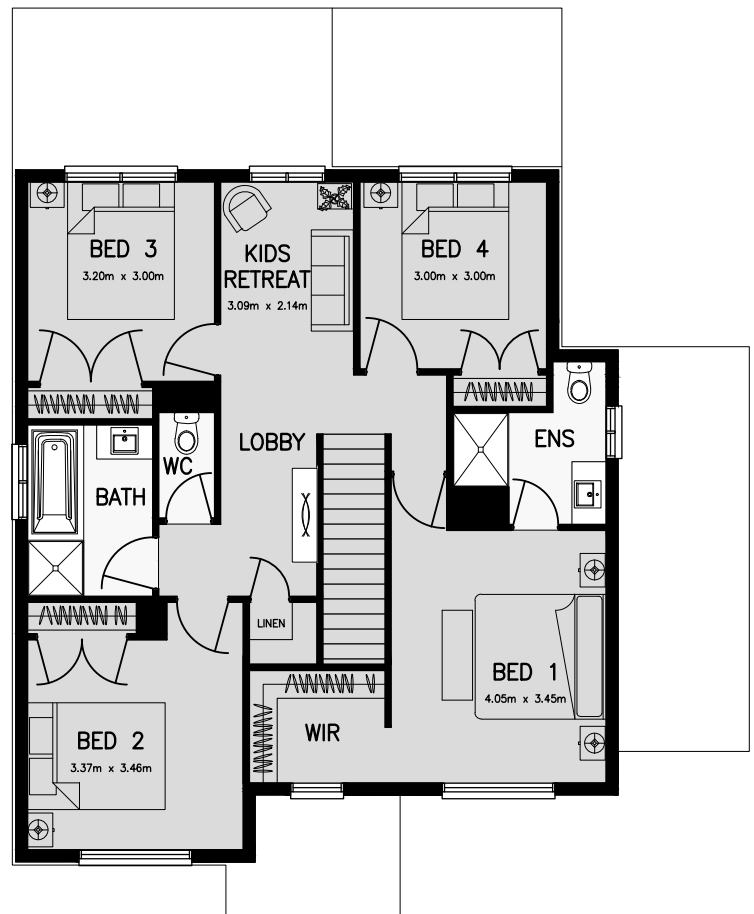

ASTON 26

DIMENSIONS

▶ GROUND FLOOR	87.01m ² - 9.37sq
▶ FIRST FLOOR	97.97m ² - 10.55sq
▶ GARAGE	36.50m ²
▶ PORCH	4.83m ²
▶ ALFRESCO	9.35m ²
▶ TOTAL	235.66m ² - 25.37sq

▶ HOUSE WIDTH	11.80m
▶ HOUSE LENGTH	14.52m

4 2 2

14M
LOT WIDTH

Plans not to scale. All measurements shown are in metres
Floorplan dimensions subject to facade selection
© Copyright Nostra Homes

Requires minimum 14m wide frontage x 21m deep allotment