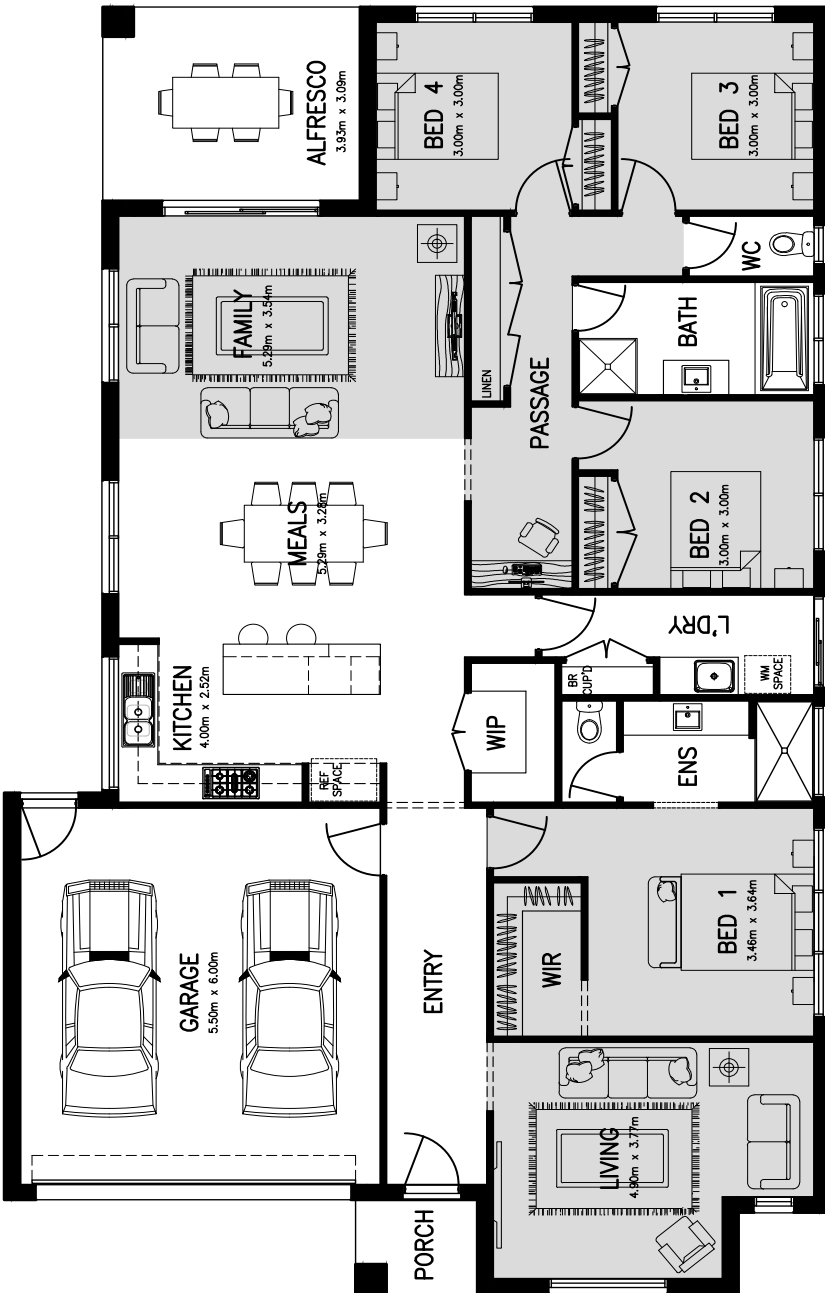

ARLINGTON 25

DIMENSIONS

▶ HOUSE	178.55m ² - 19.22sq
▶ GARAGE	36.18m ²
▶ ALFRESCO	12.14m ²
▶ PORCH	2.79m ²
<hr/>	
▶ TOTAL	229.66m ² - 24.72sq
<hr/>	
▶ HOUSE WIDTH	12.60m
▶ HOUSE LENGTH	20.50m

4  2  2 

14M
LOT WIDTH

Plans not to scale. All measurements shown are in metres
Floorplan dimensions subject to facade selection
© Copyright Nostra Homes

Requires minimum 14m wide frontage x 28m deep allotment

CALL 03 8331 3500 OR VISIT WWW.NOSTRAHOMES.COM.AU