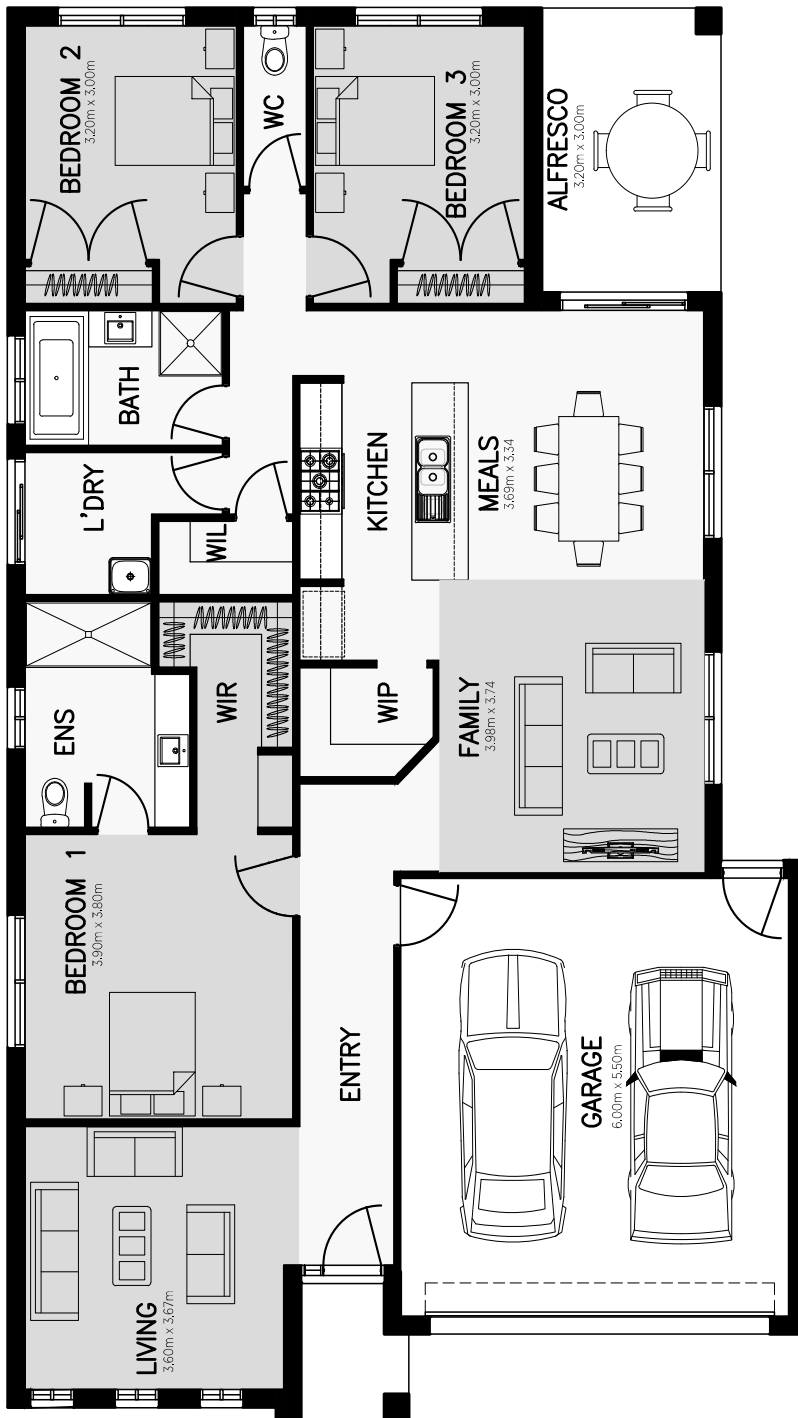

NELSON 22

DIMENSIONS

▶ HOUSE	148.01m ² - 15.93sq
▶ GARAGE	35.21m ²
▶ PORCH	2.62m ²
▶ ALFRESCO	9.88m ²

▶ TOTAL	195.72m ² - 21.07sq
---------	--------------------------------

▶ HOUSE WIDTH	11.30m
▶ HOUSE LENGTH	19.29m

3  2  2 

12.5M
LOT WIDTH

Plans not to scale. All measurements shown are in metres
Floorplan dimensions subject to facade selection
© Copyright Nostra Homes

Requires minimum 12.5m wide frontage x 28m deep allotment